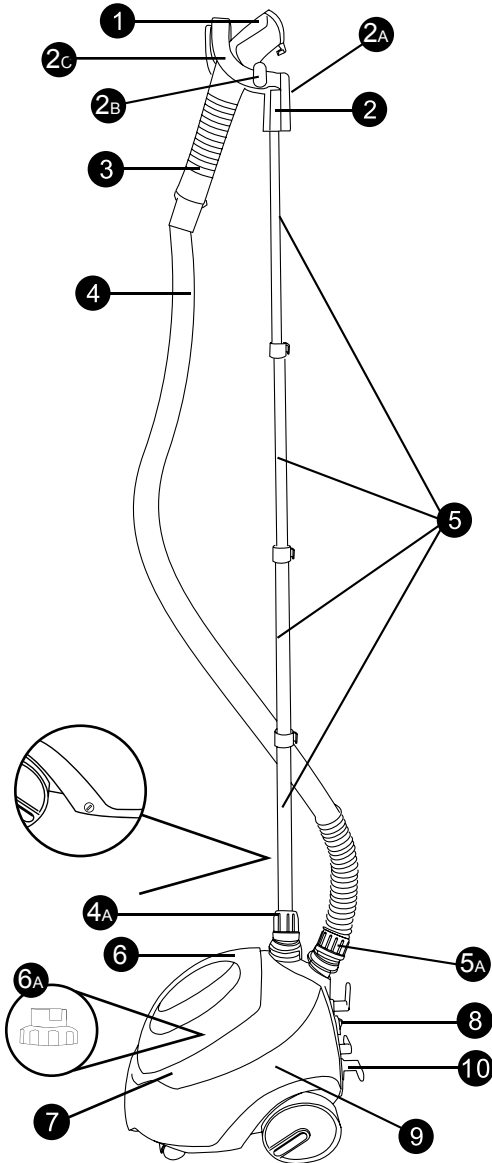

The following features and accessories are included with your Full Size Fabric Steamer. Carefully inspect the packing material for all parts listed below. To obtain possible missing parts, refer to **Product Support** on Page 14 of this manual for Consumer Service contact information.

**UNIT FEATURES & ACCESSORIES**

- 1 Steam Nozzle
- 2 Pole Top
- 2A Hanger Anchor Holes
- 2B Clothes Hanger Hooks
- 2c Steam Nozzle Cradle
- 3 Handle
- 4 Hose
- 4A Hose Base
- 5 Telescopic Pole
- 5A Pole Base
- 6 Water Tank
- 6A Valve Cap
- 7 Water Reservoir
- 8 Lighted On/Off Switch
- 9 Boiler (internal)
- 10 Cord Wrap
- 11 Drain Plug
- 12 Fabric Brush
- 13 Hanger