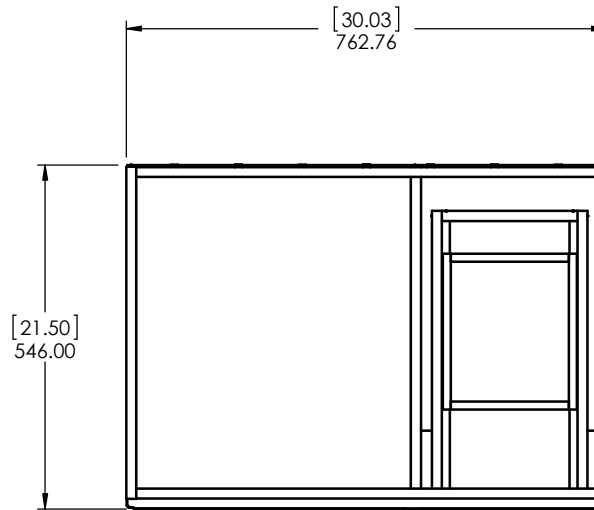

FRONT VIEW

RIGHT VIEW

BACK VIEW

TOP VIEW

**Wood Crafters**<sup>®</sup>

TITLE: **Regency Vanity 30in**