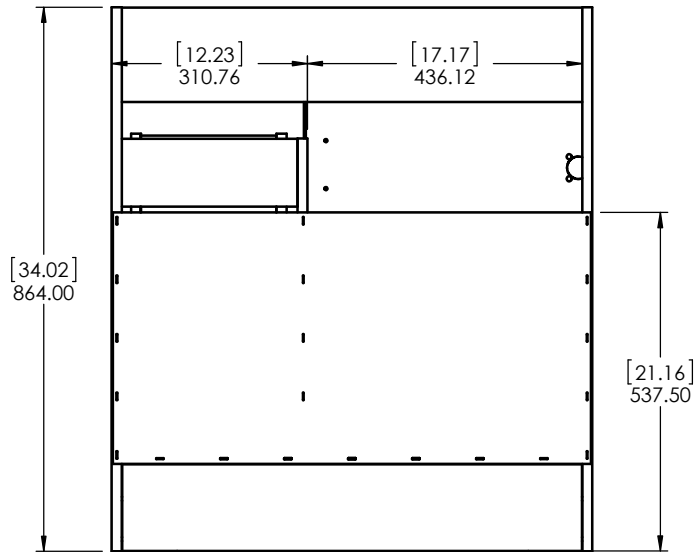

FRONT VIEW

RIGHT VIEW

BACK VIEW

TOP VIEW

**Wood Crafters**<sup>®</sup>

TITLE: **Regency Vanity 30in**