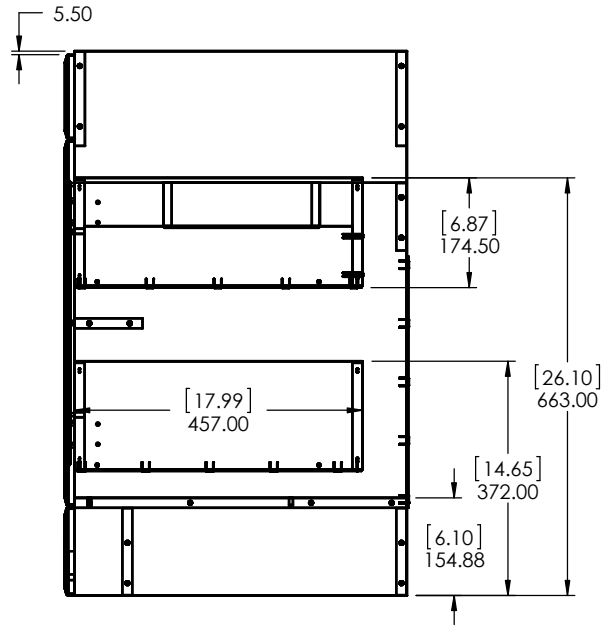

FRONT VIEW

RIGHT VIEW

BACK VIEW

TOP VIEW

**Wood Crafters**<sup>®</sup>

TITLE: **Regency Vanity 30in**