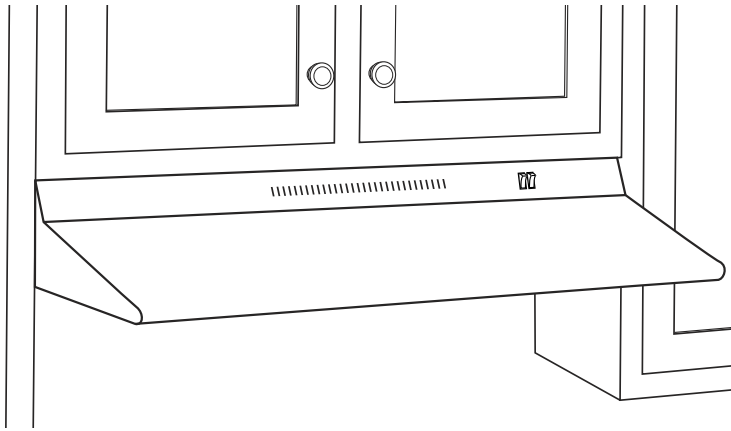

GE Appliances

JN327H – GE® Standard Range Hood

Features and Benefits

- Non-Vented – Effectively filters smoke and vapors through the hood's filtration system.
- Cooktop light – Provides light to illuminate cooking surface below hood.
- Removable carbon filter – Odor absorbing activated charcoal filter can be easily replaced.
- Round ducting – Hood is designed to fit standard round duct work.
- Model JN327HWW – White on white
- Model JN327HCC – Bisque on bisque
- Model JN327HBB – Black on black