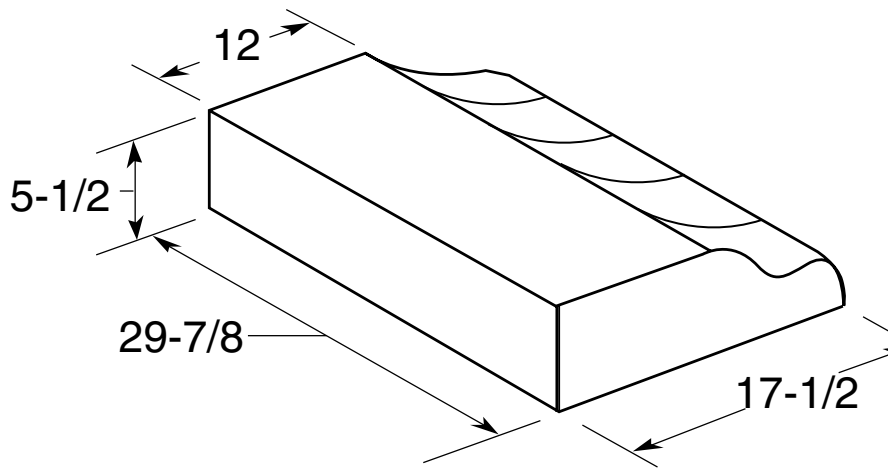

## JN327H – GE® Standard Range Hood

Dimensions (in inches)

Amp Rating	
120V	2.5

**Installation Information:** Before installing, consult installation instructions, packed with product, for current dimensional data. Light bulb(s) not included.