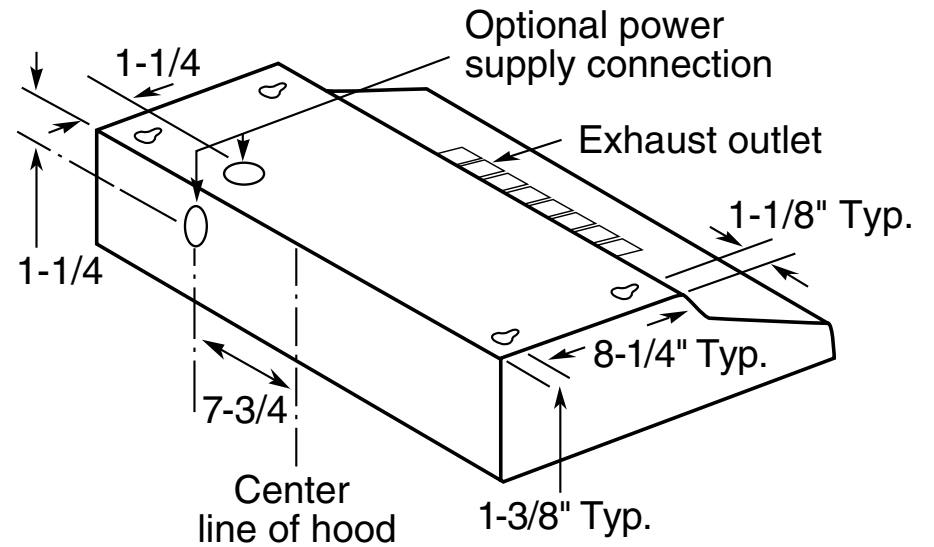

## JN327H – GE® Standard Range Hood

Dimensions (in inches)

Amp Rating	
120V	2.5

**Installation Information:** Before installing, consult installation instructions, packed with product, for current dimensional data. Light bulb(s) not included.