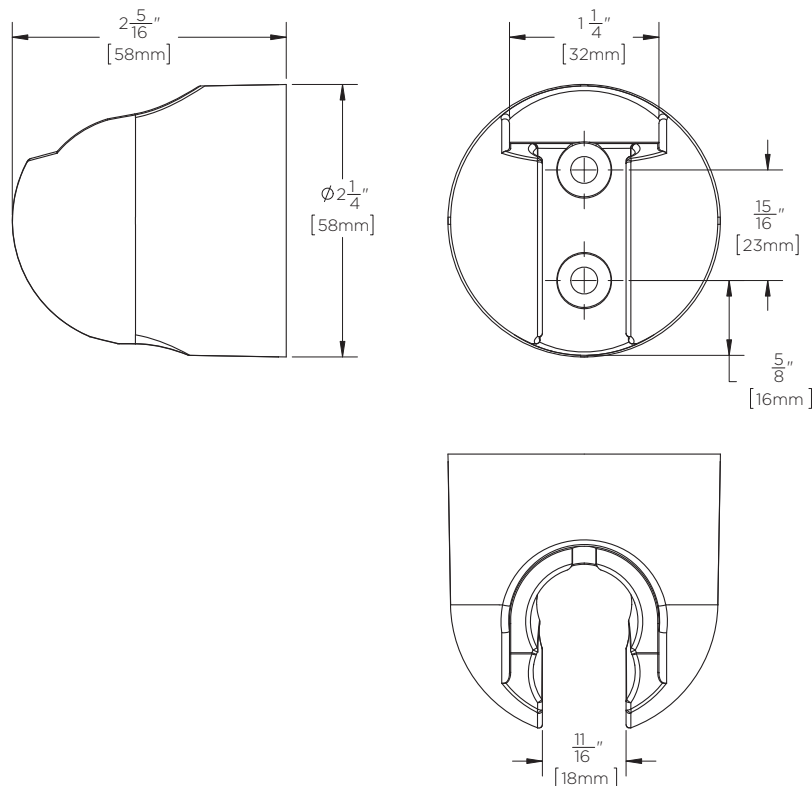

## FEATURES:

- Speakman Versatile® chrome 2 position circular hand held shower wall mount
- With two (2) screws and two (2) anchors.

Note: Cannot be used with VS-142 hose.

## DIMENSIONS:

NOTE: 1. All dimensions are in inches (millimeters) unless otherwise specified and are subject to change without notice.

Architect/Engineer Approval Space:

SPEAKMAN  
400 ANCHOR MILL ROAD  
NEW CASTLE, DE 19720