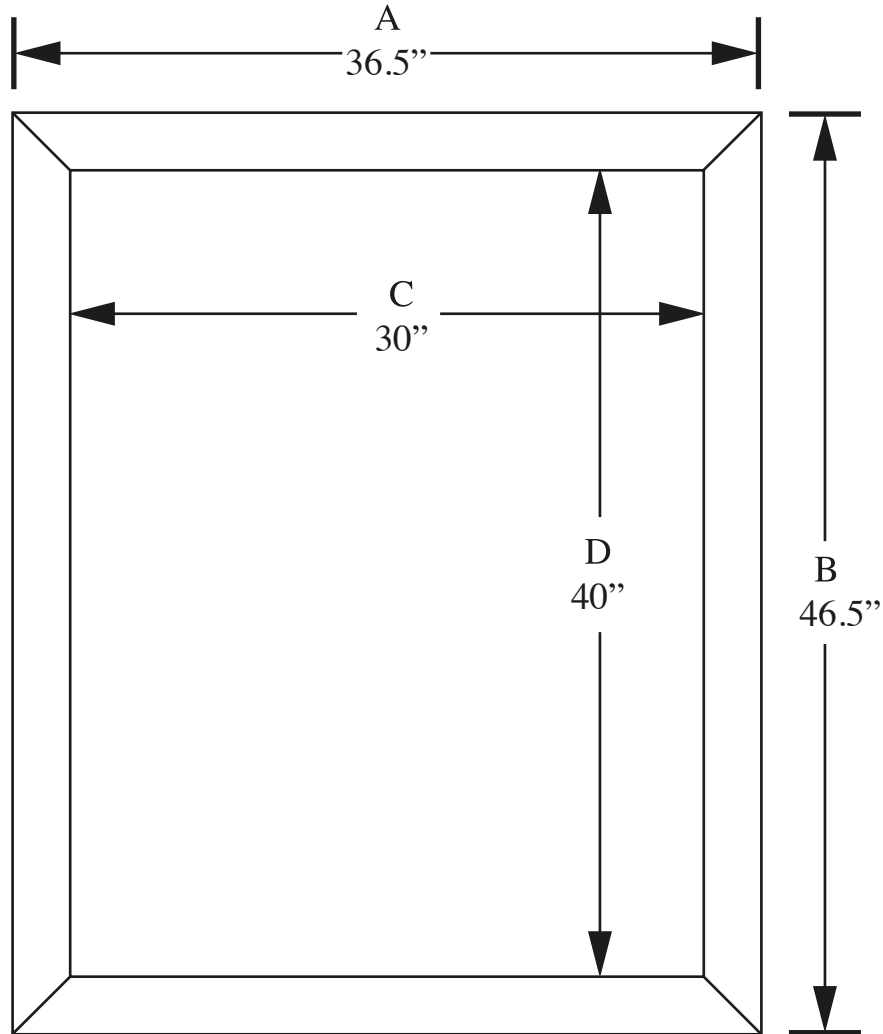

Contemporary Black Mirror

Model #	A	B	C	D
6245	36.5 " 93 cm	46.5 " 118 cm	30 " 76 cm	40 " 102 cm