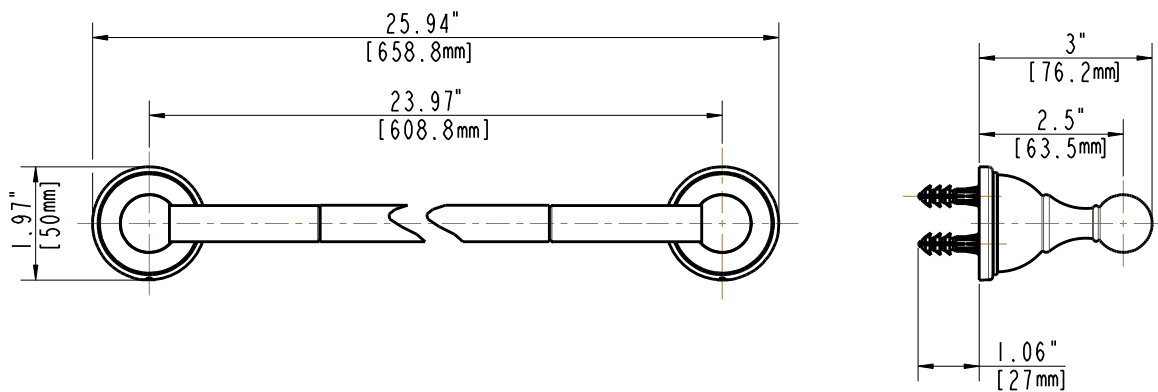

**Mandouri Series
Classic Collection**
Universal Towel Bar

MODEL	FINISH
262A-6001	Chrome Polished
262A-6002	BRASS PVD
262A-6004	Brush Nickel PVD
262A-6027H2	Mediterranean Bronze

Available for purchase or special order at Home Depot stores.