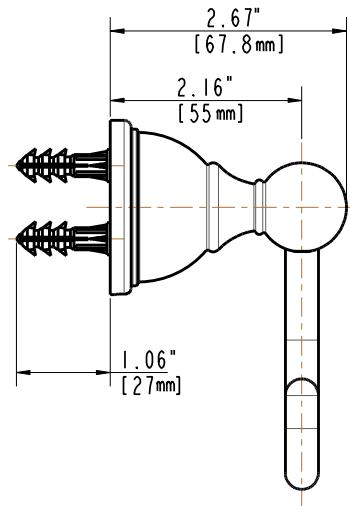

INSTALLATION DIMENSIONS

Glacier Bay reserves the right to make changes in specifications and materials and to change and discontinue models, both without notice or obligation. Dimensions are for reference only.