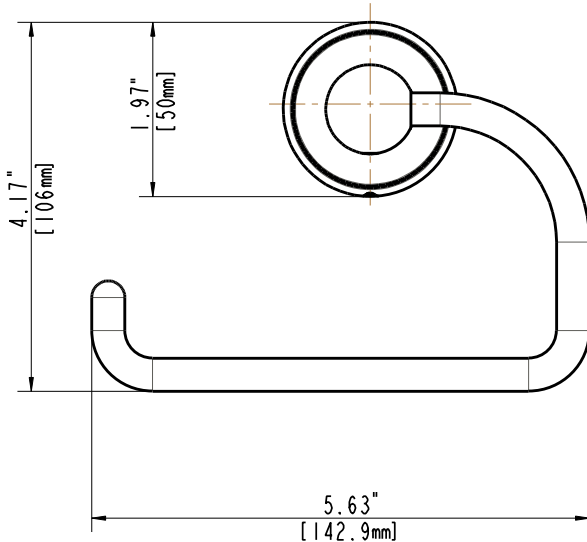

INSTALLATION DIMENSIONS

Glacier Bay reserves the right to make changes in specifications and materials and to change and discontinue models, both without notice or obligation. Dimensions are for reference only.