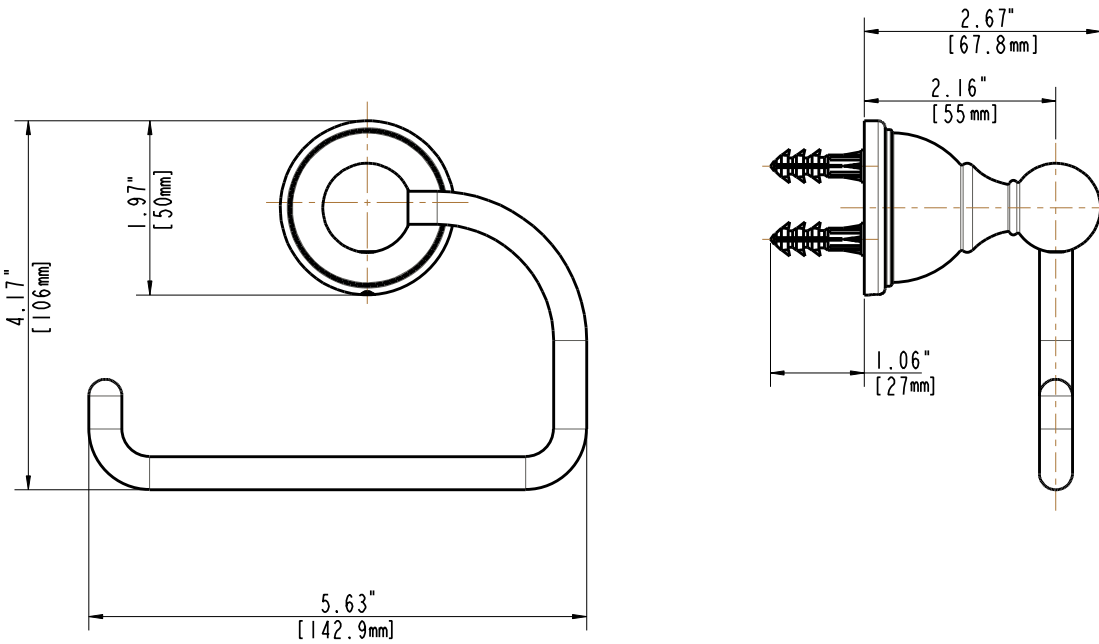

INSTALLATION DIMENSIONS

Glacier Bay reserves the right to make changes in specifications and materials and to change and discontinue models, both without notice or obligation. Dimensions are for reference only.

FEATURES

- 25.94" L x 1.97"W x 3"H
- Coordinates with Mandouri Series Bath Products
- Easy Installation
- Includes Mounting Hardware and Plastic Anchors
- Tools Required for Installation:
  - -Drill with 1/4" Drill Bit
  - -Phillips Screwdriver
  - -Small Flat Head Screwdriver