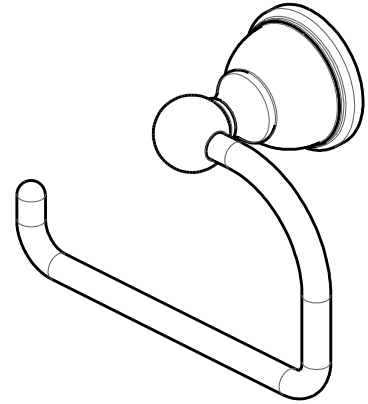

FEATURES

- 6.31" L x 7.05"W x 2.67"H
- Coordinates with Mandouri Series Bath Products
- Easy Installation
- Includes Mounting Hardware and Plastic Anchors
- Tools Required for Installation:
 - Drill with 1/4" Drill Bit
 - Phillips Screwdriver
 - Small Flat Head Screwdriver

FEATURES

- 5.63" L x 4.17"W x 2.67"H
- Coordinates with Mandouri Series Bath Products
- Easy Installation
- Includes Mounting Hardware and Plastic Anchors
- Tools Required for Installation:
 - Drill with 1/4" Drill Bit
 - Phillips Screwdriver
 - Small Flat Head Screwdriver

FEATURES

- 25.94 "L x 1.97"W x 3"H
- Coordinates with Mandouri Series Bath Products
- Easy Installation
- Includes Mounting Hardware and Plastic Anchors
- Tools Required for Installation:
 - Drill with 1/4" Drill Bit
 - Phillips Screwdriver
 - Small Flat Head Screwdriver

FEATURES

- 5.63 "L x 4.17"W x 2.67"H
- Coordinates with Mandouri Series Bath Products
- Easy Installation
- Includes Mounting Hardware and Plastic Anchors
- Tools Required for Installation:
 - Drill with 1/4 "Drill Bit
 - Philips Screwdriver
 - Small Flat Head Screwdriver