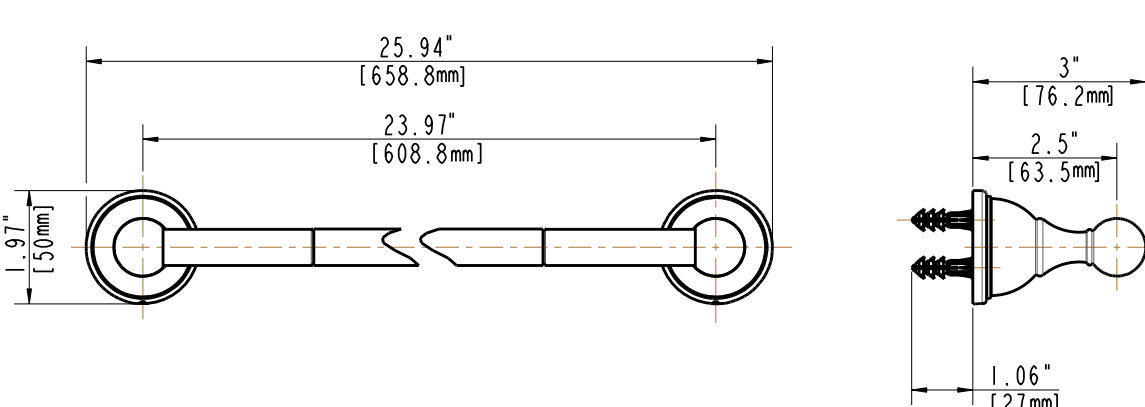

INSTALLATION DIMENSIONS

Glacier Bay reserves the right to make changes in specifications and materials and to change and discontinue models, both without notice or obligation. Dimensions are for reference only.