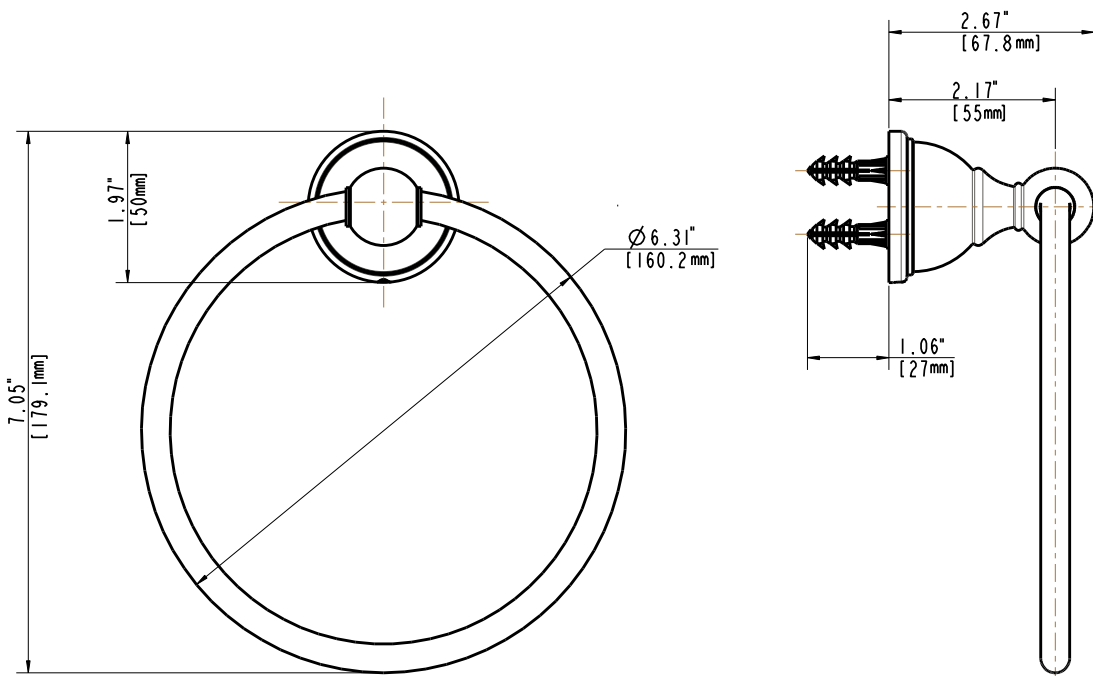

INSTALLATION DIMENSIONS

Glacier Bay reserves the right to make changes in specifications and materials and to change and discontinue models, both without notice or obligation. Dimensions are for reference only.