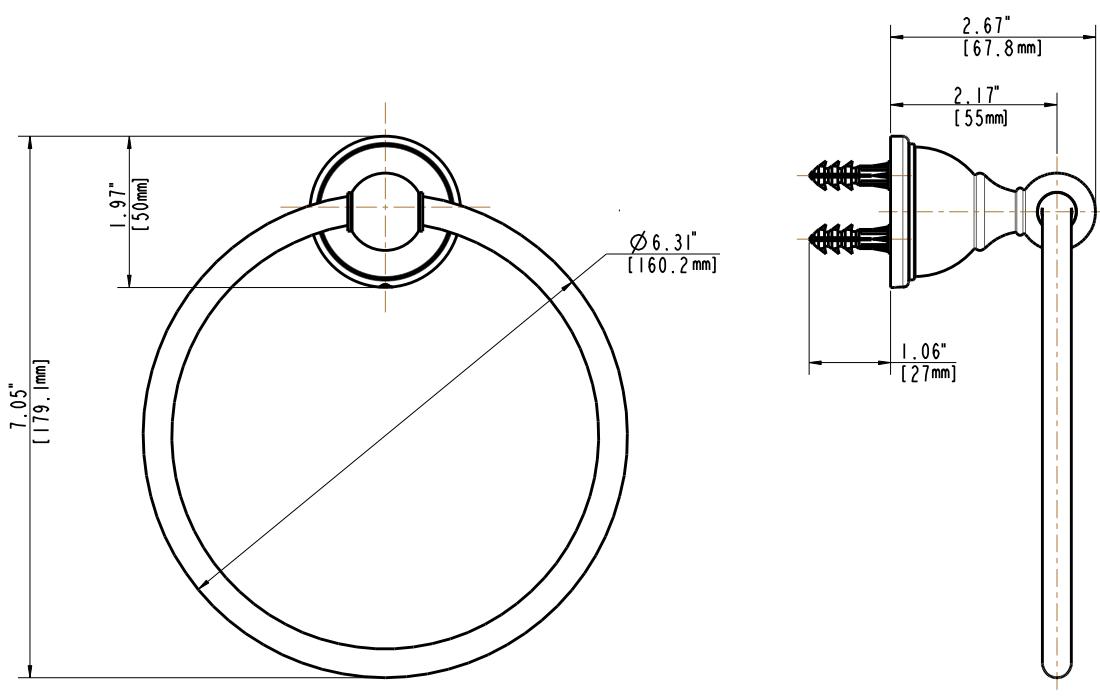

FEATURES

- 6.31" L x 7.05"W x 2.67"H
- Coordinates with Mandouri Series Bath Products
- Easy Installation
- Includes Mounting Hardware and Plastic Anchors
- Tools Required for Installation:
  - -Drill with 1/4" Drill Bit
  - -Phillips Screwdriver
  - -Small Flat Head Screwdriver

**Mandouri Series
Classic Collection**

Towel Ring

MODEL	STORE SKU#	FINISH
262A-8801	272-817	Chrome Polished
262A-8804	273-629	Brush Nickel PVD
262A-8827H2	274-573	Mediterranean Bronze

Available for purchase or special order at Home Depot stores.

INSTALLATION DIMENSIONS

Glacier Bay reserves the right to make changes in specifications and materials and to change and discontinue models, both without notice or obligation. Dimensions are for reference only.

FEATURES

- 5.63" L x 4.17"W x 2.67"H
- Coordinates with Mandouri Series Bath Products
- Easy Installation
- Includes Mounting Hardware and Plastic Anchors
- Tools Required for Installation:
  - -Drill with 1/4" Drill Bit
  - -Phillips Screwdriver
  - -Small Flat Head Screwdriver

**Mandouri Series
Classic Collection**

Tissue Holder

MODEL	STORE SKU#	FINISH
262A-8801	272-817	Chrome Polished
262A-8804	273-629	Brush Nickel PVD
262A-8827H2	274-573	Mediterranean Bronze

Available for purchase or special order at Home Depot stores.