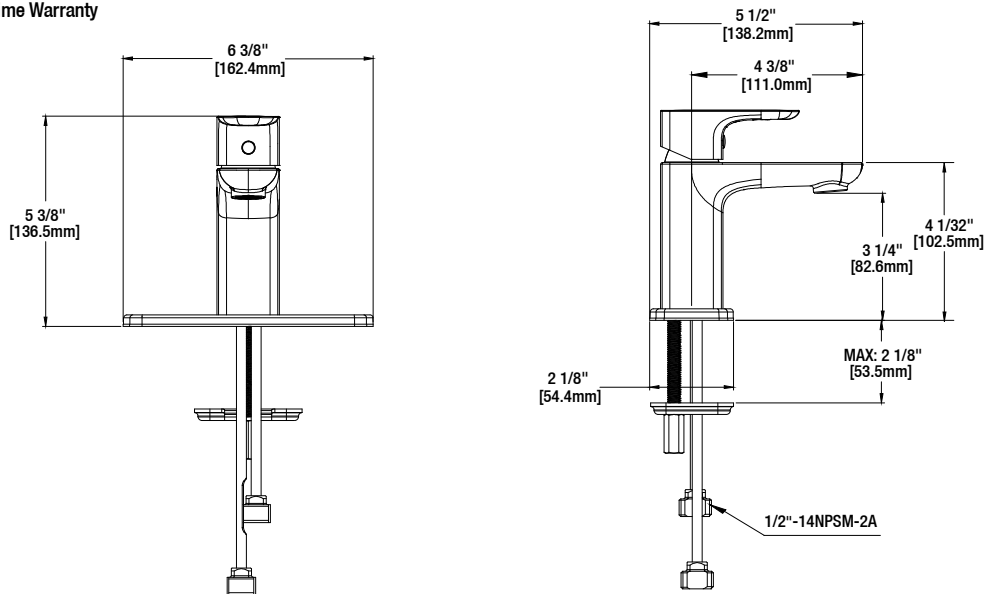

WARRANTY

- Limited Lifetime Warranty

INSTALLATION DIMENSIONS

Glacier Bay reserves the right to make changes in specifications and materials and to change and discontinue models, both without notice or obligation. Dimensions are for reference only.