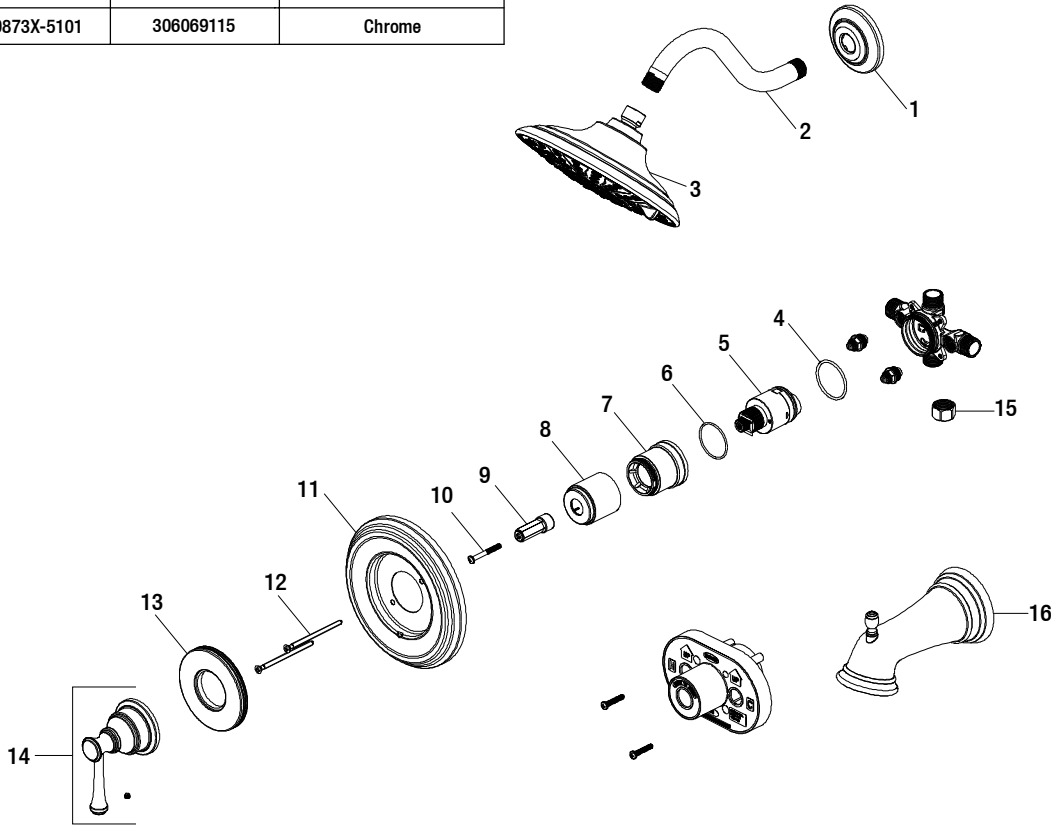

Replacement Parts List

Warnick Single-Handle Tub and Shower Faucet in Chrome

MODEL	SKU #	FINISH
HD873X-5101	306069115	Chrome

Many replacement parts can be purchased online or at your local store. Please use the table below to identify the part SKU number needed, go to HOMEDEPOT.COM, and check for online and store availability. If you can't find the part you are looking for, please call 1-855-HD-GLACIER.

Part	Description	Part #	Internet SKU #	Store SKU #
1	Shower flange	RP8065701		
2	Shower arm	RP3801601		
3	Shower head	RP3841101		
4	O-ring	RP60101		
5	Cartridge	RP20075	202666286	270530
6	O-ring	RP60091		
7	Bonnet nut	RP7043701		
8	Sleeve	RP8054001		

Part	Description	Part #	Internet SKU #	Store SKU #
9	Inverter	RP70556		
10	Screw	RP50215		
11	Escutcheon	RP8065601		
12	Escutcheon screw	RP50066		
13	Accessorize cap	RP8025501		
14	Handle assembly	RP1365601		
15	Plug	RP70365		
16	Spout	RP3309701		