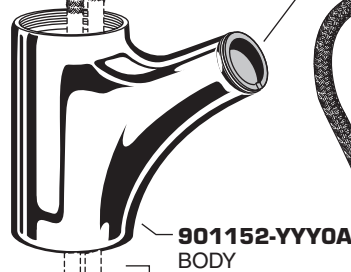

American Standard

COLONY SOFT SINGLE CONTROL KITCHEN PULL-OUT FAUCET

MODEL NUMBERS

4175.100

030126-0070A
BUTTON AND
SCREW KIT

M962800-YYY0A
HANDLE KIT

M907303-YYY0A
ESCUTCHEON CAP

M961850-YYY0A
ESCUTCHEON AND
PUTTY PLATE

M962146-0070A
MOUNTING KIT

023527-0070A
CARTRIDGE SCREWS

023529-0070A
CARTRIDGE

A912746-0070A
O-RING

M918504-0070A
SCREW

A922804-0070A
SPRAY HOLDER

901152-YYY0A
BODY

M962303-0070A
INTERNAL BODY
AND SEAL

M952252-YYY150A
PULL-OUT SPRAY & HOSE,
1.5gpm/5.7L/min.

M952252-YYY220A
PULL-OUT SPRAY & HOSE,
2.2gpm/8.3L/min.

A911714-0070A
SEAL WASHER

M964320-0070A
WEIGHTS

Replace the "YYY" with
appropriate finish code