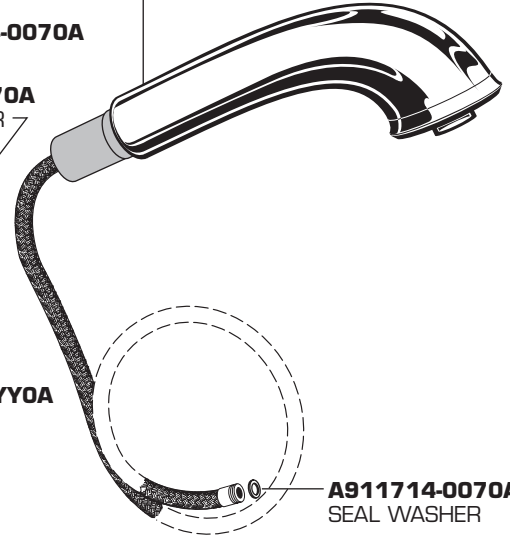

American Standard

COLONY SOFT SINGLE CONTROL KITCHEN PULL-OUT FAUCET

MODEL NUMBERS

4175.100

030126-0070A
BUTTON AND
SCREW KIT

M962800-YYY0A
HANDLE KIT

M907303-YYY0A
ESCUTCHEON CAP

M961850-YYY0A
ESCUTCHEON AND
PUTTY PLATE

M962146-0070A
MOUNTING KIT

023527-0070A
CARTRIDGE SCREWS

023529-0070A
CARTRIDGE

A912746-0070A
O-RING

M918504-0070A
SCREW

A922804-0070A
SPRAY HOLDER

901152-YYY0A
BODY

M962303-0070A
INTERNAL BODY
AND SEAL

M952252-YYY150A
PULL-OUT SPRAY & HOSE,
1.5gpm/5.7L/min.

M952252-YYY220A
PULL-OUT SPRAY & HOSE,
2.2gpm/8.3L/min.

A911714-0070A
SEAL WASHER

M964320-0070A
WEIGHTS

Replace the "YYY" with
appropriate finish code