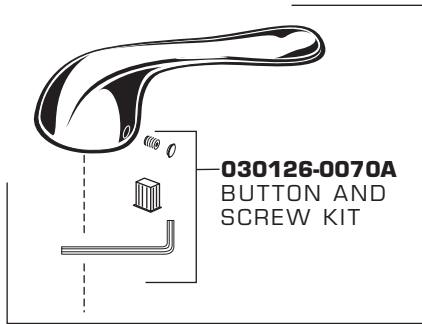

American Standard

COLONY SOFT SINGLE CONTROL KITCHEN PULL-OUT FAUCET

MODEL NUMBERS

4175.100

030126-0070A
BUTTON AND
SCREW KIT

M962800-YYY0A
HANDLE KIT

M907303-YYY0A
ESCUTCHEON CAP

M961850-YYY0A
ESCUTCHEON AND
PUTTY PLATE

M962146-0070A
MOUNTING KIT

023527-0070A
CARTRIDGE SCREWS

023529-0070A
CARTRIDGE

A912746-0070A
O-RING

M918504-0070A
SCREW

A922804-0070A
SPRAY HOLDER

901152-YYY0A
BODY

M962303-0070A
INTERNAL BODY
AND SEAL

M952252-YYY150A
PULL-OUT SPRAY & HOSE,
1.5gpm/5.7L/min.

M952252-YYY220A
PULL-OUT SPRAY & HOSE,
2.2gpm/8.3L/min.

A911714-0070A
SEAL WASHER

M964320-0070A
WEIGHTS

Replace the "YYY" with
appropriate finish code