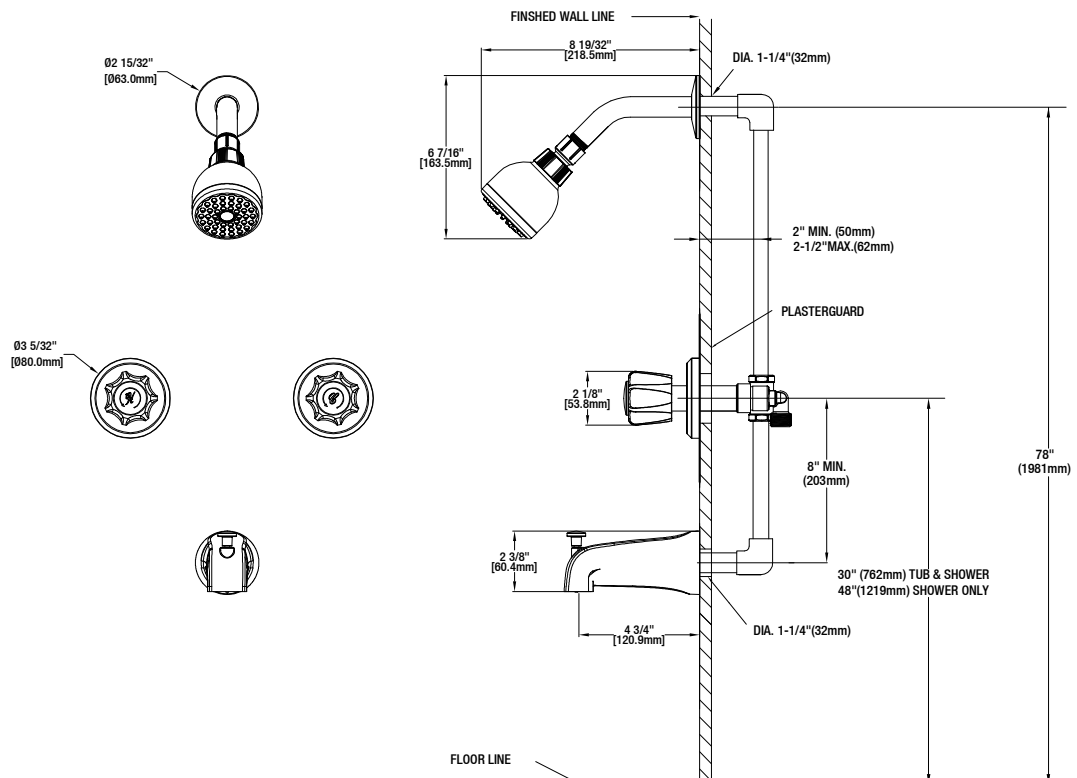

Aragon WaterSense 2-Handle Tub and Shower Faucet

MODEL	STORE SKU #	FINISH
833X-0001	937207	Chrome

FEATURES

- Two-Handle Tub and Shower Faucet
- Washerless Disc Cartridge
- Adjustable Temperature Limit Stop to Control Maximum Hot Water Temperature
- 90° Maximum Handle Rotation
- ABS Single Function Showerhead
- Shower Face Size: Ø70 mm
- 1/2" IPS Connections
- Showerhead Max. Flow Rate: 1.8 Gallons Per Minute at 80 PSI
- Tub Spout Min. Flow Rate: 2.4 Gallons Per Minute at 20 PSI

CODE COMPLIANCE

- IAPMO Certified: ASME A112.18.1/CSA B125.1
- Calgreen Certified
- EPA WaterSense Certified

WARRANTY

- Limited Lifetime Warranty

INSTALLATION DIMENSIONS

Glacier Bay reserves the right to make changes in specifications and materials and to change and discontinue models, both without notice or obligation. Dimensions are for reference only.