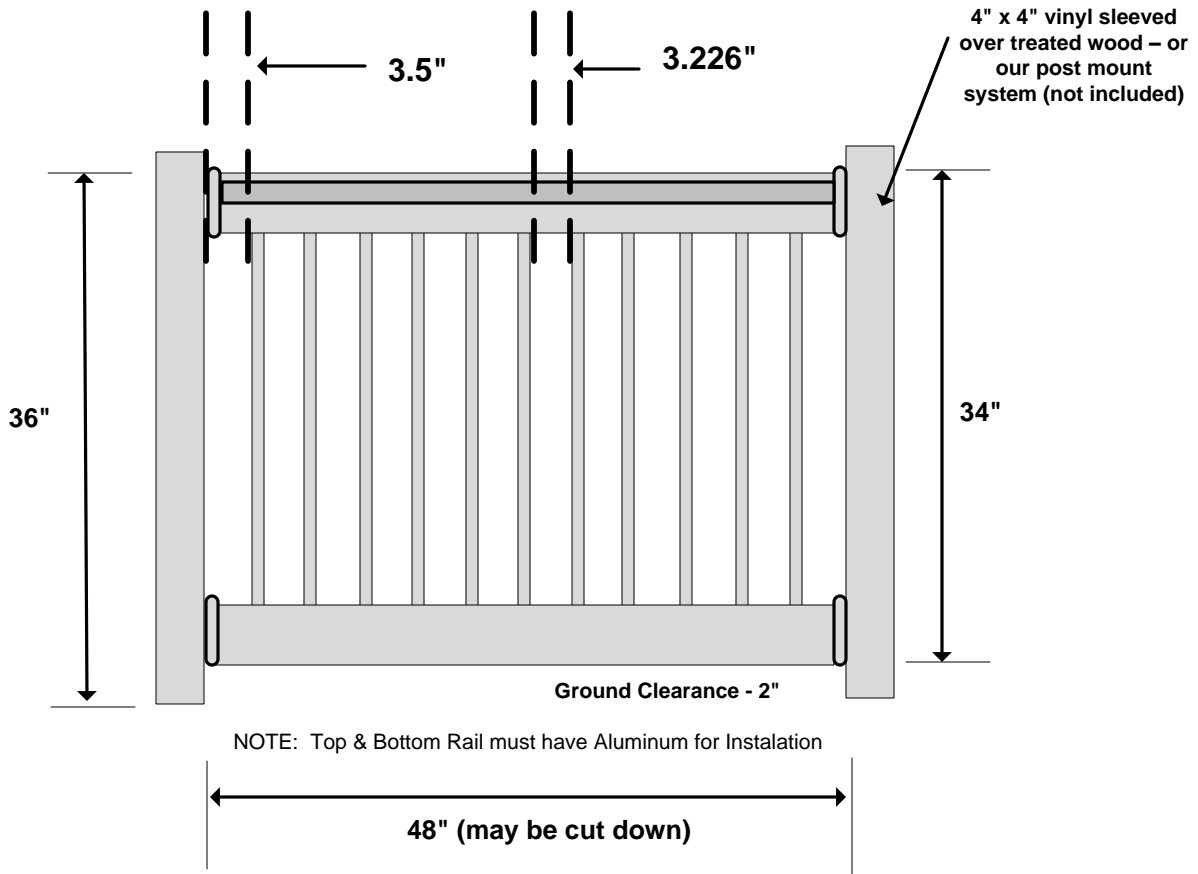

T-Rail Top & 2" x 3.5" Bottom w/Square Aluminum Pickets

Product Evaluation Report – PER-12049

4' Straight Railing Kit
WWR-T36-A4

Material per 48" wide panel		
1	Number of Panels	
1	Top Rail - T-Rail	T-Rail Top - 48"*
1	Bottom Rail	2" x 3.5" x 48"*
2	Aluminum Channel	Fits into the top & bottom rail
2	Straight Bkts (Pairs)	T-Rail & 2" x 3.5" Straight Set
11	Pickets	Black - 3/4" x 32" Square Aluminum Pickets
*Actual Measurements may vary		