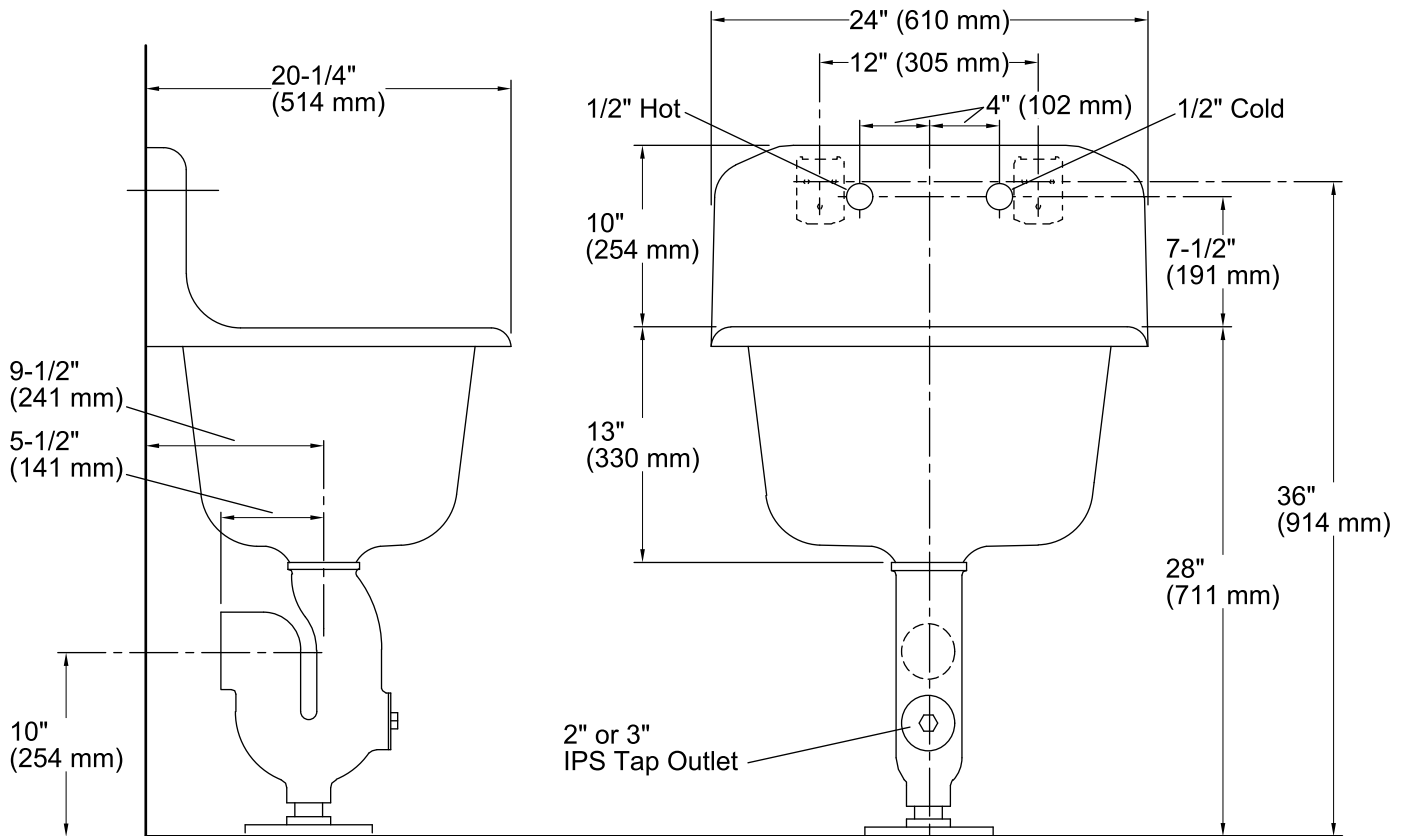

## Features

- KOHLER® cast iron.
- Wall-mount.
- Rectangular basin.
- With rim guard.
- Acid-resistant enamel finish.
- Without overflow.
- 8-inch centers.
- 24" (610 mm) x 20-1/4" (514 mm)

## Technical Information

All product dimensions are nominal.

Bowl configuration:	Single
Bowl area	Length: 20" (508 mm) Width: 16" (406 mm) Water depth: 12" (305 mm)
Number of deck holes:	2
Faucet hole(s):	1-1/2" (38 mm)
Drain hole:	2-7/8" (73 mm)