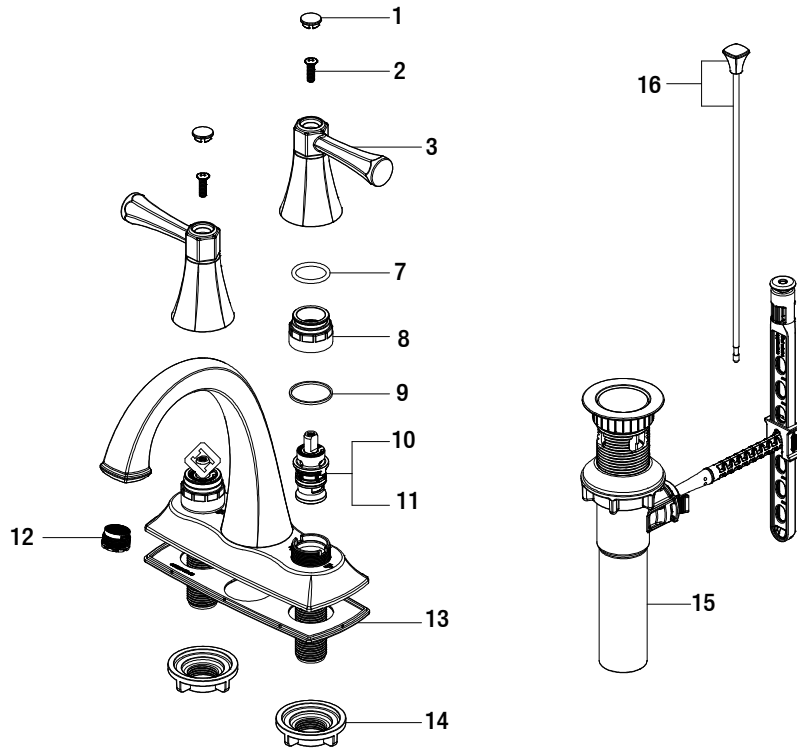

Replacement Parts List

Stillmore 4 in. Centerset Two-Handle Lavatory Faucet in Bronze

MODEL	SKU #	FINISH
HD67295W-6027D	306069097	Bronze

Many replacement parts can be purchased online or at your local store. Please use the table below to identify the part SKU number needed, go to HOMEDEPOT.COM, and check for online and store availability. If you can't find the part you are looking for, please call 1-855-HD-GLACIER.

Part	Description	Part #	Internet SKU #	Store SKU #
1	Index	RP1008927D		
2	Screw	RP50005		
3	Handle assembly	RP1364427D		
4	O-ring	RP60125		
5	Bonnet nut	RP70652		
6	Washer	RP64123		
7	Cartridge H	RP20067	301158139	

Part	Description	Part #	Internet SKU #	Store SKU #
8	Cartridge C	RP20068	301158129	
9	Aerator	RP30209		
10	Gasket	RP80681		
11	Mounting nut	RP56001	203193994	579276
12	ClickInstall™ drain assembly	RP4022827D		
13	Lift rod	RP4029627D		