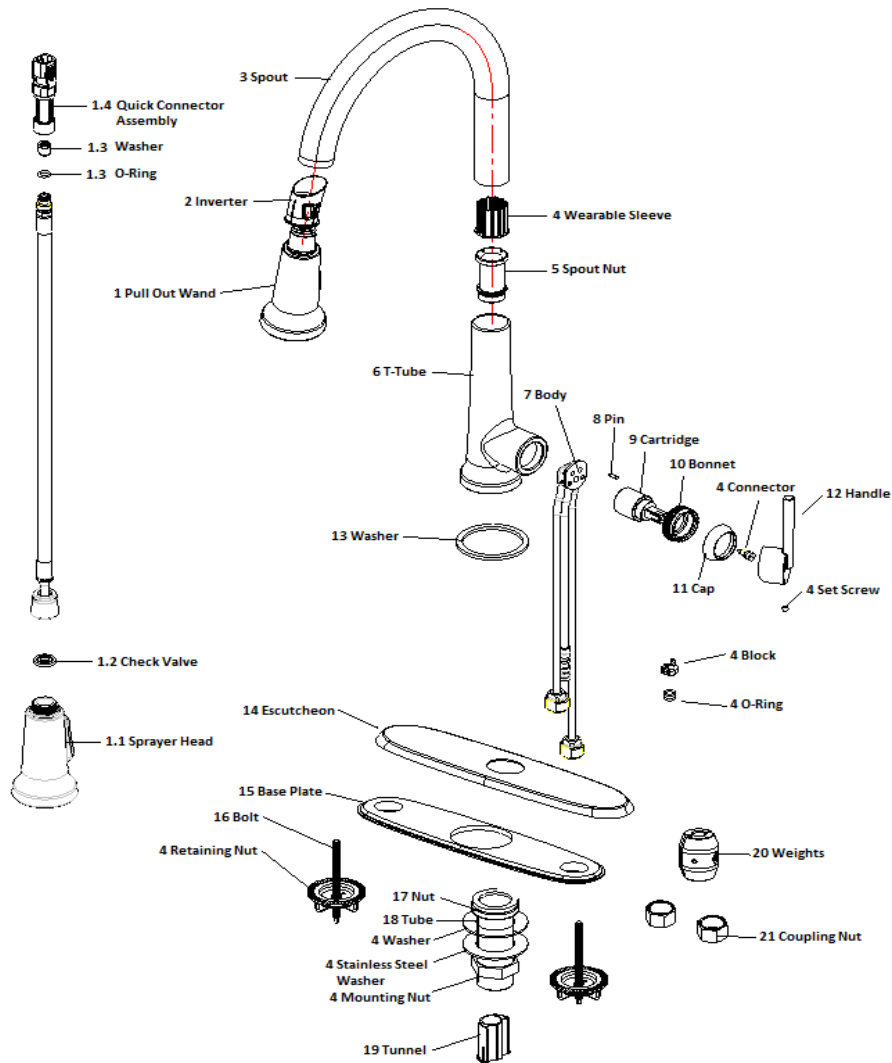

Geneva Kitchen Faucet . SPARE PARTS

525725

Chrome

525717

Satin Nickel

No.	Name	525725		525717	
		Order Code	List Price	Order Code	List Price
1	Pull Out Wand				
1.1	Sprayer Head				
1.2	Check Valve				
1.3	Clip	908053	\$1.14	908053	\$1.14
	Washer				
1.4	Quick Connector Assembly				
2	Inverter	908087	\$0.78	908087	\$0.78
3	Spout				
4	Wearable Sleeve	908129	\$1.81	908129	\$1.81
	Connector				
	Set Screw				
	Block				
	O-Ring				
	Retaining Nut				
	Washer				
Stainless Steel Washer					
Mounting Nut					
5	Spout Nut				
6	T-Tube				
7	Body				
8	Pin				
9	Cartridge	907964	\$12.63	907964	\$12.63
10	Bonnet				
11	Cap				
12	Handle				
13	Washer				
14	Escutcheon				
15	Base Plate				
16	Bolt				
17	Nut				
18	Tube				
19	Tunnel				
20	Weights				
21	Coupling Nut				