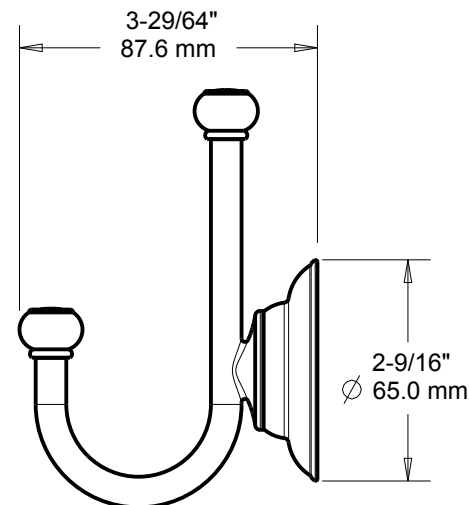

## DOUBLE ROBE HOOK

**MATERIALS:** Post - Zinc Die Cast  
Wall Plate - Steel, Zinc Plated

**INSTALLATION:** Mount wall plate bracket(s) per installation instructions with supplied fasteners. Slip product over wall plate(s) and slide down to secure.

**SPECIFICATION:** Surface mounted Double Robe Hook shall be model \_\_\_\_\_  
(fill in model number) by Liberty Hardware Manufacturing Corporation.

see what Delta can do