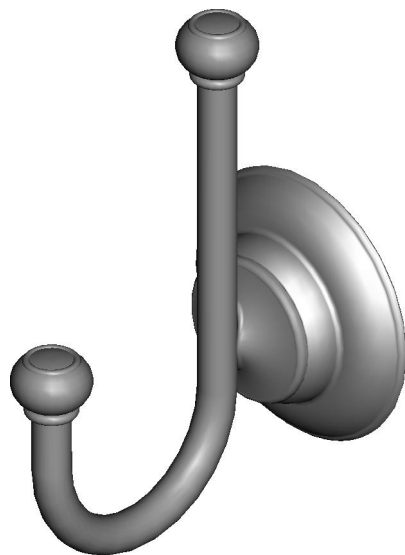

## Porter - Easy Clip

## DOUBLE ROBE HOOK

**MATERIALS:** Post - Zinc Die Cast  
Wall Plate - Steel, Zinc Plated

**INSTALLATION:** Mount wall plate bracket(s) per installation instructions with supplied fasteners. Slip product over wall plate(s) and slide down to secure.

**SPECIFICATION:** Surface mounted Double Robe Hook shall be model \_\_\_\_\_  
(fill in model number) by Liberty Hardware Manufacturing Corporation.

see what Delta can do