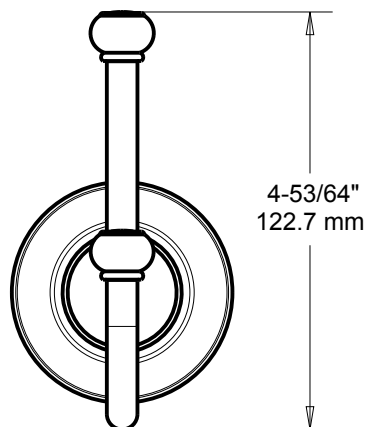

## DOUBLE ROBE HOOK

**MATERIALS:** Post - Zinc Die Cast  
Wall Plate - Steel, Zinc Plated

**INSTALLATION:** Mount wall plate bracket(s) per installation instructions with supplied fasteners. Slip product over wall plate(s) and slide down to secure.

**SPECIFICATION:** Surface mounted Double Robe Hook shall be model \_\_\_\_\_  
(fill in model number) by Liberty Hardware Manufacturing Corporation.

see what Delta can do