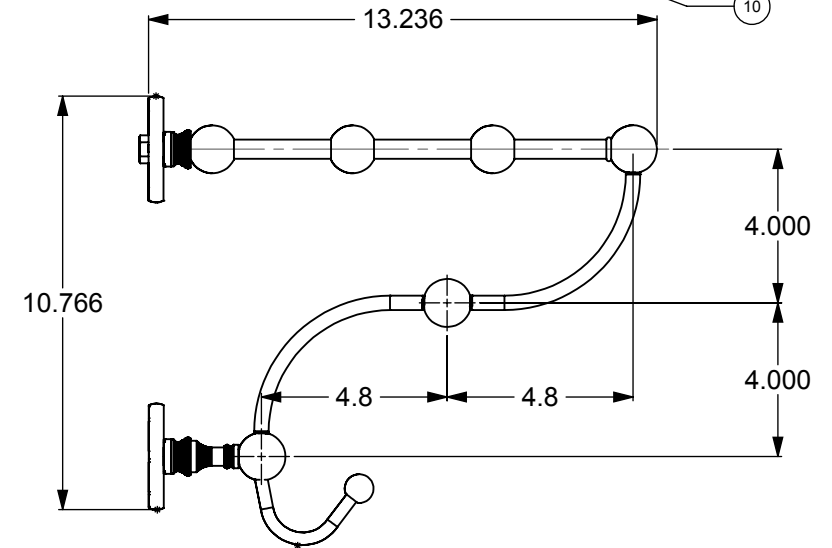

ITEM NO.	PART NUMBER	DESCRIPTION	QTY.
1	BPRD	BASE	4
2	NKSL-58	Support	4
3	BL3S1T-1.25	Support Ball-1	6
4	BL3T1S-1.25	Support Ball-2	2
5	NKSL-1.25	NECK	2
6	BL2T1S-1.25	Support Ball-3	2
7	HKTT-45	Bent Tube	4
8	BL1T-34	End Ball	2
9	BL4T1S-1.25	Support Ball-4	2
10	HKHK	END TUBE	2
11	TU12-3	Tube-3	6
12	TU12-36	Tube-24	6
13	CRRD-12	CHECK RING 0.5	2

UNLESS OTHERWISE STATED

.X	±.3mm
.XX	±.15mm
.XXX	±.008mm

COPYRIGHT © Allied Brass 2016

DRAWN	8/28/2016	I.M
CHECKED	8/28/2016	P.D
APPROVED	8/28/2016	R.A

MATERIAL:	BRASS
DESCRIPTION:	Prestige Skyline Collection Train Rack Towel Shelf

FINISH	TBD
QUANTITY	TBD
DRAWING No.	P1000-HTL-5
REV	0
SCALE	1:5
SHEET: 01	A4

Notes:
1. UNIT IS IN INCHES.