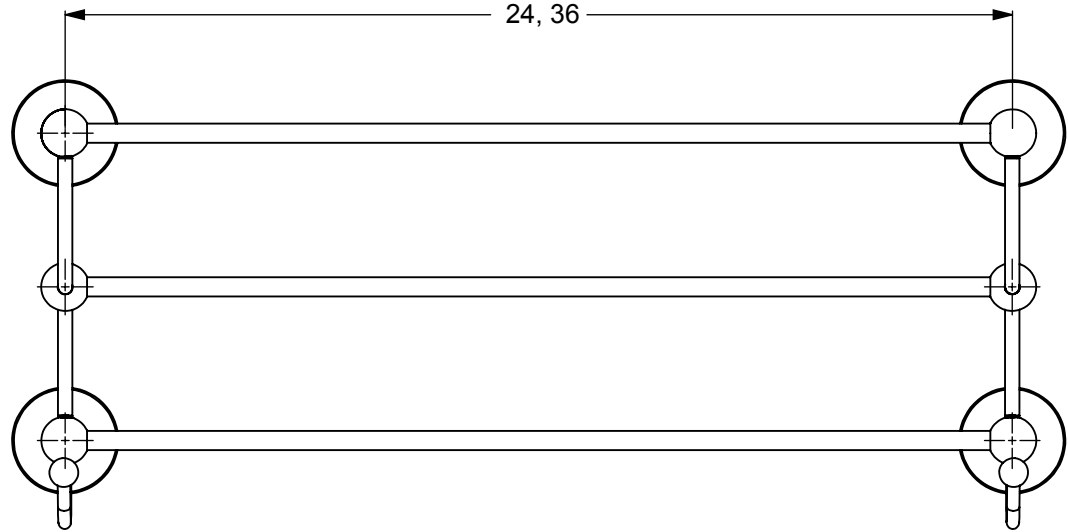

ITEM NO.	PART NUMBER	DESCRIPTION	QTY.
1	BPRD	BASE	4
2	NKSL-58	Support	4
3	BL3S1T-1.25	Support Ball-1	6
4	BL3T1S-1.25	Support Ball-2	2
5	NKSL-1.25	NECK	2
6	BL2T1S-1.25	Support Ball-3	2
7	HKTT-45	Bent Tube	4
8	BL1T-34	End Ball	2
9	BL4T1S-1.25	Support Ball-4	2
10	HKHK	END TUBE	2
11	TU12-3	Tube-3	6
12	TU12-36	Tube-24	6
13	CRRD-12	CHECK RING 0.5	2

UNLESS OTHERWISE STATED

.X	±.3mm
.XX	±.15mm
.XXX	±.008mm

COPYRIGHT © Allied Brass 2016

DRAWN	8/28/2016	I.M
CHECKED	8/28/2016	P.D
APPROVED	8/28/2016	R.A

MATERIAL:	BRASS
DESCRIPTION:	Prestige Skyline Collection Train Rack Towel Shelf

FINISH	TBD
QUANTITY	TBD
DRAWING No.	P1000-HTL-5
REV	0
SCALE	1:5
SHEET: 01	A4

Notes:
1. UNIT IS IN INCHES.