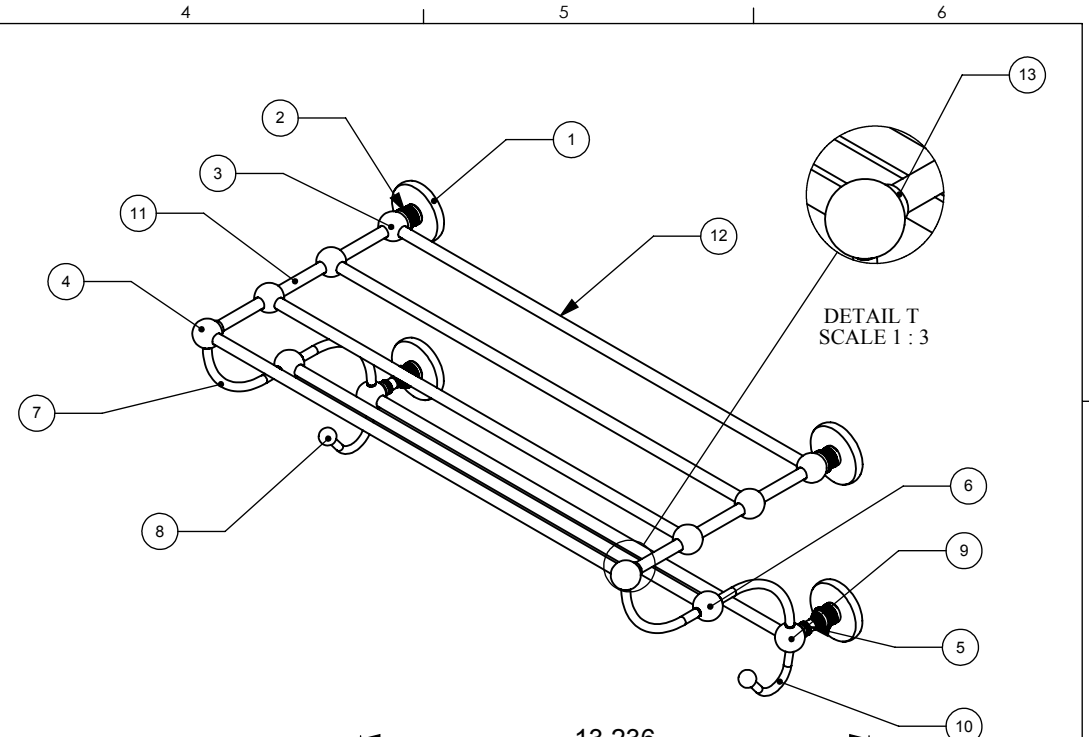

ITEM NO.	PART NUMBER	DESCRIPTION	QTY.
1	BPRD	BASE	4
2	NKSL-58	Support	4
3	BL3S1T-1.25	Support Ball-1	6
4	BL3T1S-1.25	Support Ball-2	2
5	NKSL-1.25	NECK	2
6	BL2T1S-1.25	Support Ball-3	2
7	HKTT-45	Bent Tube	4
8	BL1T-34	End Ball	2
9	BL4T1S-1.25	Support Ball-4	2
10	HKHK	END TUBE	2
11	TU12-3	Tube-3	6
12	TU12-36	Tube-24	6
13	CRRD-12	CHECK RING 0.5	2

UNLESS OTHERWISE STATED

.X	±.3mm
.XX	±.15mm
.XXX	±.008mm

COPYRIGHT © Allied Brass 2016

DRAWN	8/28/2016	I.M
CHECKED	8/28/2016	P.D
APPROVED	8/28/2016	R.A

MATERIAL:	BRASS
DESCRIPTION:	Prestige Skyline Collection Train Rack Towel Shelf

FINISH	TBD
QUANTITY	TBD
DRAWING No.	P1000-HTL-5
REV	0
SCALE	1:5
SHEET: 01	A4

Notes:
1. UNIT IS IN INCHES.