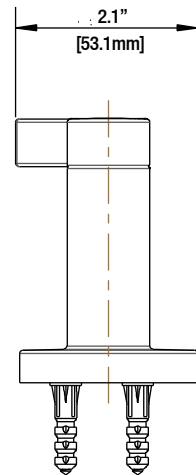

Glacier Bay Modern Series Tissue Holder

MODEL	SKU #	FINISH
20154-2001	303717308	Chrome

FEATURES

- 8.1"L x 2.1"W x 3.04"H
- Coordinates with Modern Series Bath Products
- Easy Installation
- Includes Mounting Hardware and Plastic Anchors
- Tools Required for Installation:
 - Drill with 1/4" Drill Bit
 - Philips Screwdriver
 - Small Flat Head Screwdriver

INSTALLATION DIMENSIONS

Glacier Bay reserves the right to make changes in specifications and materials and to change and discontinue models, both without notice or obligation. Dimensions are for reference only.