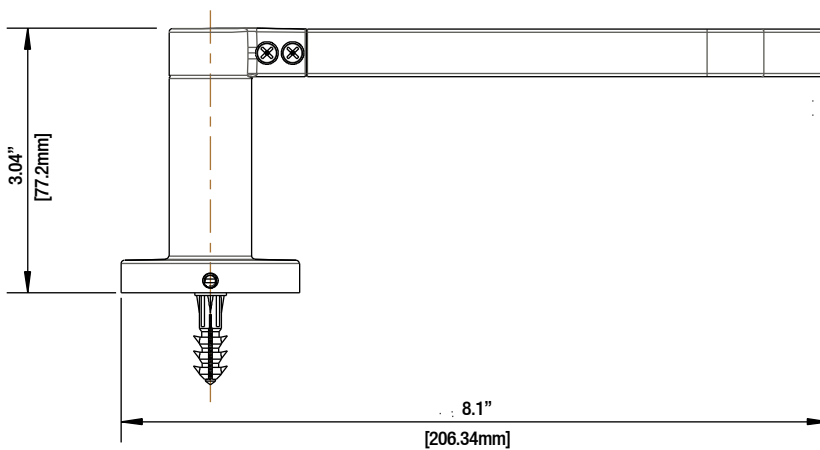

Glacier Bay Modern Series Tissue Holder

MODEL	SKU #	FINISH
20154-2001	303717308	Chrome

FEATURES

- 8.1"L x 2.1"W x 3.04"H
- Coordinates with Modern Series Bath Products
- Easy Installation
- Includes Mounting Hardware and Plastic Anchors
- Tools Required for Installation:
 - Drill with 1/4" Drill Bit
 - Philips Screwdriver
 - Small Flat Head Screwdriver

INSTALLATION DIMENSIONS

Glacier Bay reserves the right to make changes in specifications and materials and to change and discontinue models, both without notice or obligation. Dimensions are for reference only.