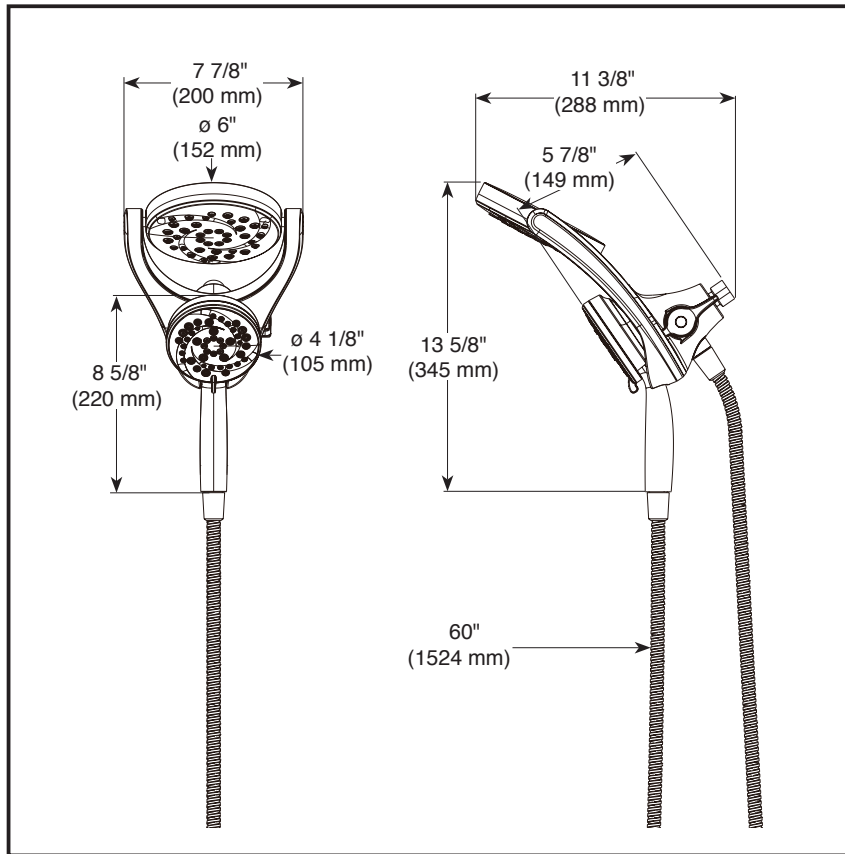

▲ Designate proper finish suffix

Raincan Spray Pattern

Full Body Spray

Hand Shower Spray Pattern

Full Body Spray

Massage Spray

Shampoo Rinsing Spray

Pause

Delta reserves the right (1) to make changes in specifications and materials, and (2) to change or discontinue models, both without notice or obligation. Dimensions are for reference only. See current full-line price book or www.deltafaucet.com for finish options and product availability.

Delta Faucet Company

55 E. 111th Street, Indianapolis, Indiana 46280
350 South Edgeware Road, St. Thomas, Ontario Canada N5P 4L1
© 2019 Delta Faucet Company