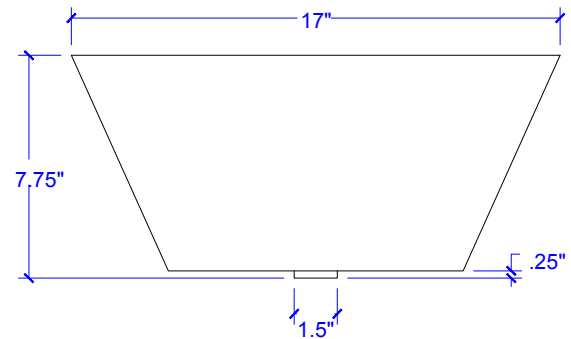

# Best Vessel Copper Sink

Model # [SB309-17AG](#)

16.5" x 16.5" x 7"

## Technical Specifications

- + Outer - 16.5" x 16.5" x 7"
- + Inner - 16.25" x 16.25" x 5.75"
- + Drain - Standard Bath Drain  
Non-Overflow
- + Thickness - 18 Gauge

FRONT VIEW

TOP VIEW