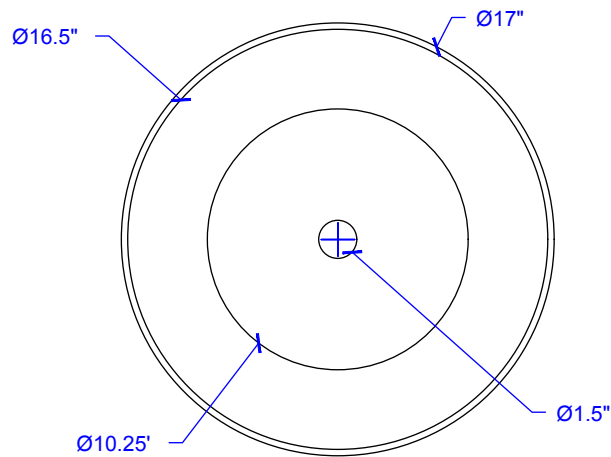

# Best Vessel Copper Sink

Model # [SB309-17AG](#)

16.5" x 16.5" x 7"

## Technical Specifications

- + Outer - 16.5" x 16.5" x 7"
- + Inner - 16.25" x 16.25" x 5.75"
- + Drain - Standard Bath Drain  
Non-Overflow
- + Thickness - 18 Gauge

FRONT VIEW

TOP VIEW