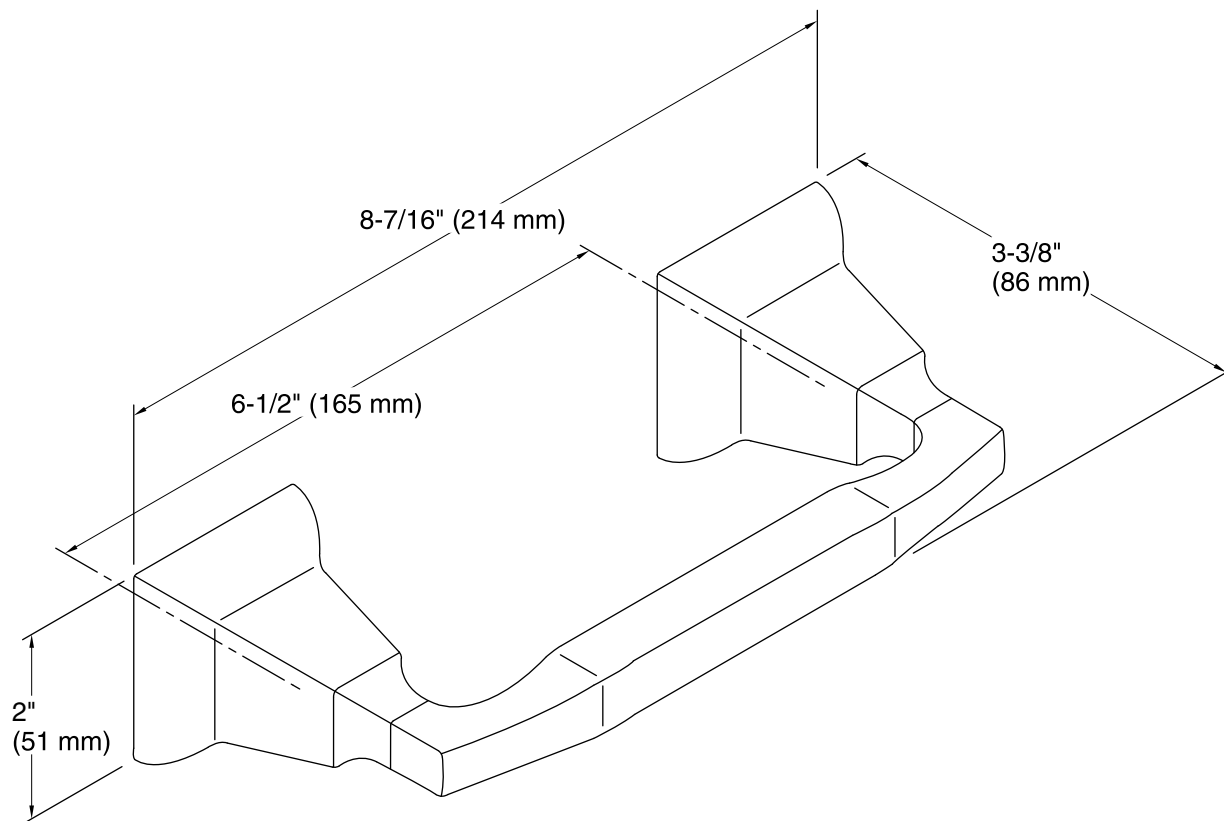

Available Color/Finishes

Color tiles intended for reference only.

Color	Code	Description
-------	------	-------------

	BN	Vibrant® Brushed Nickel
	2BZ	Oil-Rubbed Bronze

Technical Information

All product dimensions are nominal.