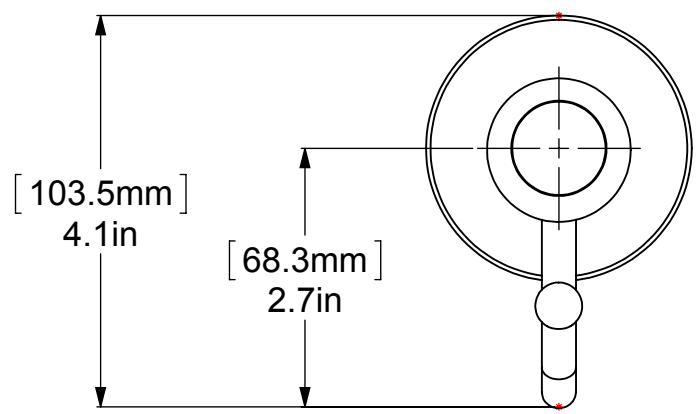

ITEM NO.	PART NUMBER	DESCRIPTION	QTY.
1	CRRD-1	CHECK RING	1
2	TU1-1	TUBE	1
3	RGDT	HUB	1
4	CARD-1	CAP	1
5	HKHK	CURVED PIPE	1
6	BPRD	BASE	1
7	BLIT-12	END ALL	

UNLESS OTHERWISE STATED

.X	±.3mm
.XX	±.15mm
.XXX	±.008mm

COPYRIGHT © Allied Brass 2017

DRAWN	4/19/2017	I.M	MATERIAL:	BRASS	FINISH	TBD
CHECKED	4/19/2017	P.D	DESCRIPTION:		QUANTITY	TBD
APPROVED	4/19/2017	R.A	Mercury Collection Robe Hook		DRAWING No.	REV
					920D	0
				SCALE	1:2	SHEET: 01
						A4