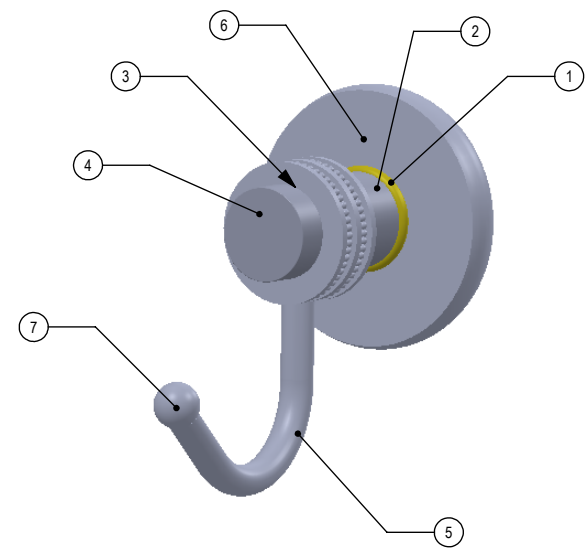

ITEM NO.	PART NUMBER	DESCRIPTION	QTY.
1	CRRD-1	CHECK RING	1
2	TU1-1	TUBE	1
3	RGDT	HUB	1
4	CARD-1	CAP	1
5	HKHK	CURVED PIPE	1
6	BPRD	BASE	1
7	BLIT-12	END ALL	

UNLESS OTHERWISE STATED

.X	±.3mm
.XX	±.15mm
.XXX	±.008mm

COPYRIGHT © Allied Brass 2017

DRAWN	4/19/2017	I.M	MATERIAL:	BRASS	FINISH	TBD
CHECKED	4/19/2017	P.D	DESCRIPTION:		QUANTITY	TBD
APPROVED	4/19/2017	R.A	Mercury Collection Robe Hook		DRAWING No.	REV
					920D	0
				SCALE	1:2	SHEET: 01
						A4