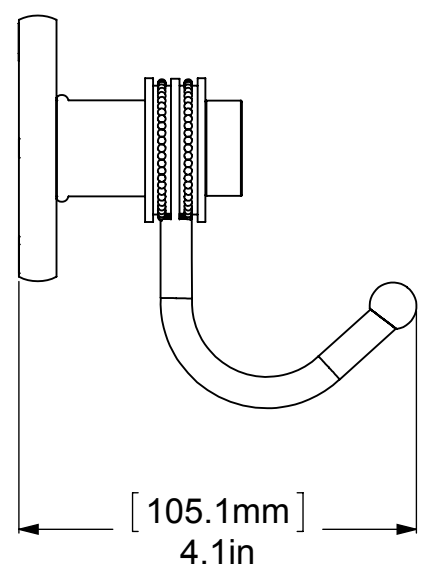

ITEM NO.	PART NUMBER	DESCRIPTION	QTY.
1	CRRD-1	CHECK RING	1
2	TU1-1	TUBE	1
3	RGDT	HUB	1
4	CARD-1	CAP	1
5	HKHK	CURVED PIPE	1
6	BPRD	BASE	1
7	BLIT-12	END ALL	

UNLESS OTHERWISE STATED

.X	±.3mm
.XX	±.15mm
.XXX	±.008mm

COPYRIGHT © Allied Brass 2017

DRAWN	4/19/2017	I.M	MATERIAL:	BRASS	FINISH	TBD
CHECKED	4/19/2017	P.D	DESCRIPTION:		QUANTITY	TBD
APPROVED	4/19/2017	R.A	Mercury Collection Robe Hook		DRAWING No.	REV
					920D	0
				SCALE	1:2	SHEET: 01
						A4