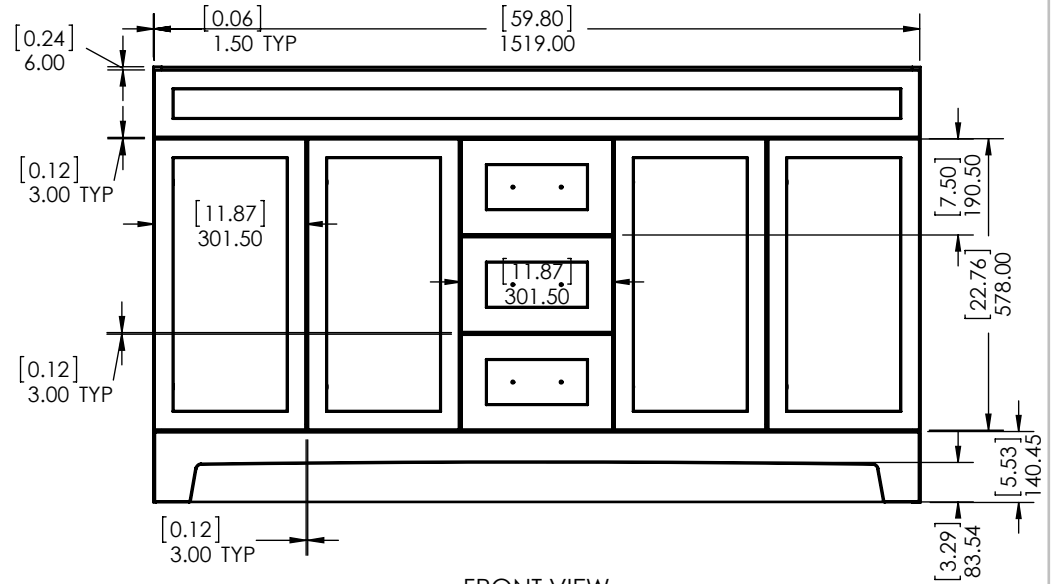

ITEM ID	DESCRIPTION
TB6021-CT	Vanity Thornbriar 60in Cement
TB6021-WH	Vanity Thornbriar 60in White

REV	ECO#	DESCRIPTION	REV'D BY DATE	CHK'D BY DATE	APR'D BY DATE
0		New Release	JERU 04/17/19	JERU 04/17/19	JERU 04/17/19

FRONT VIEW

PROPRIETARY AND CONFIDENTIAL
THE INFORMATION CONTAINED IN THIS DRAWING IS THE SOLE PROPERTY OF WOODCRAFTERS HOME PRODUCTS L.L.C. ANY REPRODUCTION IN PART OR AS A WHOLE WITHOUT THE WRITTEN PERMISSION OF WOODCRAFTERS HOME PRODUCTS L.L.C. IS PROHIBITED.

UNLESS OTHERWISE SPECIFIED
DIMENSIONS ARE IN mm and [inches] AND TOLERANCES ARE +/- 1.0 [0.04]

DRAWN BY:	JERU	04/17/19
CHECKED BY:	JERU	04/17/19
APPROVED BY:	JERU	04/17/19
DO NOT SCALE DRAWING	SCALE: 1:15	SIZE: A

TITLE:	Thornbriar 60in Assembly	
PART NO:	PAGE	REV:
	1 OF 1	0