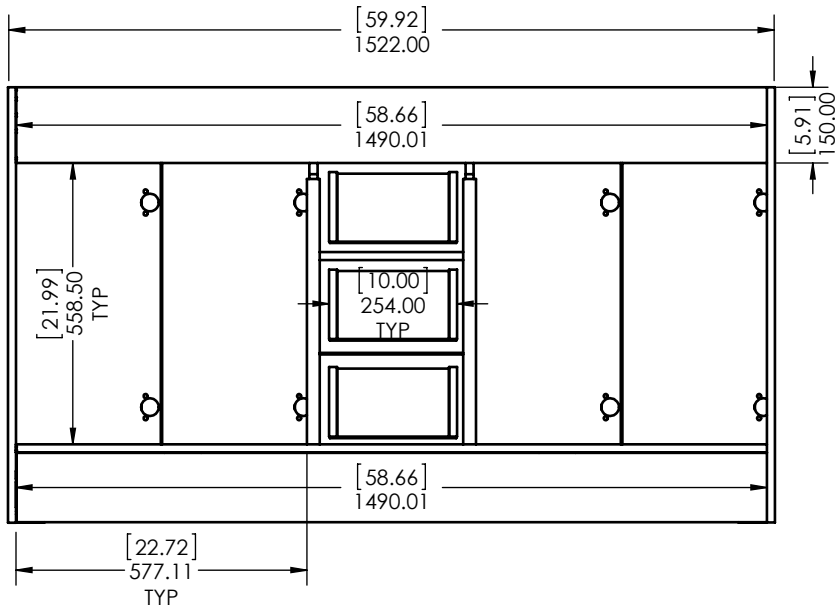

ITEM ID	DESCRIPTION
TB6021-CT	Vanity Thornbriar 60in Cement
TB6021-WH	Vanity Thornbriar 60in White

REV	ECO#	DESCRIPTION	REV'D BY DATE	CHK'D BY DATE	APR'D BY DATE
0		New Release	JERU 04/17/19	JERU 04/17/19	JERU 04/17/19

BACK VIEW

PROPRIETARY AND CONFIDENTIAL
THE INFORMATION CONTAINED IN THIS DRAWING IS THE SOLE PROPERTY OF WOODCRAFTERS HOME PRODUCTS L.L.C. ANY REPRODUCTION IN PART OR AS A WHOLE WITHOUT THE WRITTEN PERMISSION OF WOODCRAFTERS HOME PRODUCTS L.L.C. IS PROHIBITED.

UNLESS OTHERWISE SPECIFIED
DIMENSIONS ARE IN mm and [inches] AND TOLERANCES ARE +/- 1.0 [0.04]

DRAWN BY:	JERU	04/17/19
CHECKED BY:	JERU	04/17/19
APPROVED BY:	JERU	04/17/19
DO NOT SCALE DRAWING	SCALE: 1:15	SIZE: A

TITLE:	Thornbriar 60in Assembly	
PART NO:	PAGE	REV:
	1 OF 1	0