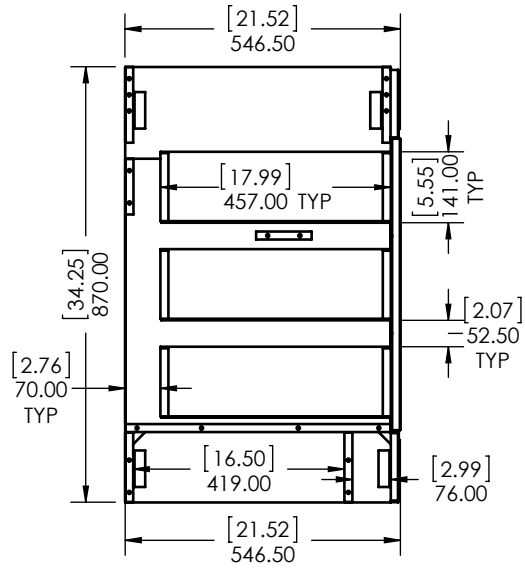

ITEM ID	DESCRIPTION
TB6021-CT	Vanity Thornbriar 60in Cement
TB6021-WH	Vanity Thornbriar 60in White

REV	ECO#	DESCRIPTION	REV'D BY DATE	CHK'D BY DATE	APR'D BY DATE
0		New Release	JERU 04/17/19	JERU 04/17/19	JERU 04/17/19

UNLESS OTHERWISE SPECIFIED
 DIMENSIONS ARE IN mm and [inches] AND TOLERANCES ARE +/- 1.0 [0.04]

DRAWN BY:	JERU	04/17/19
CHECKED BY:	JERU	04/17/19
APPROVED BY:	JERU	04/17/19
DO NOT SCALE DRAWING	SCALE: 1:15	SIZE: A

TITLE:	Thornbriar 60in Assembly	
PART NO:	PAGE	REV:
	1 OF 1	0