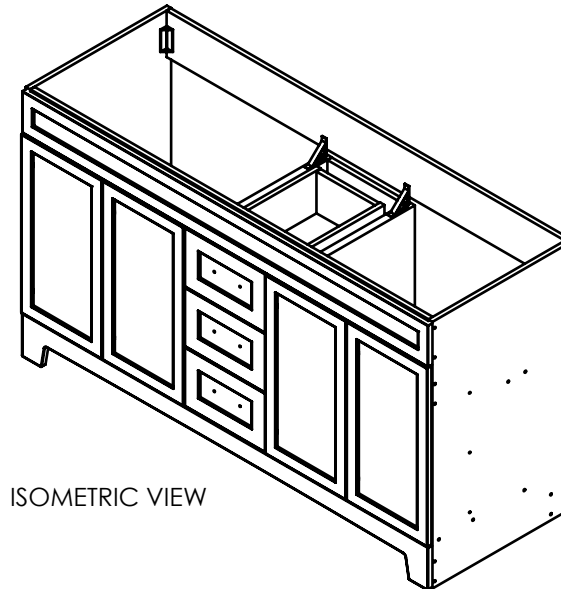

ISOMETRIC VIEW

PROPRIETARY AND CONFIDENTIAL
THE INFORMATION CONTAINED IN THIS DRAWING IS THE SOLE PROPERTY OF WOODCRAFTERS HOME PRODUCTS L.L.C. ANY REPRODUCTION IN PART OR AS A WHOLE WITHOUT THE WRITTEN PERMISSION OF WOODCRAFTERS HOME PRODUCTS L.L.C. IS PROHIBITED.

UNLESS OTHERWISE SPECIFIED
DIMENSIONS ARE IN mm and [inches] AND TOLERANCES ARE +/- 1.0 [0.04]

DRAWN BY:	JERU	04/17/19
CHECKED BY:	JERU	04/17/19
APPROVED BY:	JERU	04/17/19
DO NOT SCALE DRAWING	SCALE: 1:15	SIZE: A

TITLE:	Thornbriar 60in Assembly	
PART NO:	PAGE	REV:
	1 OF 1	0