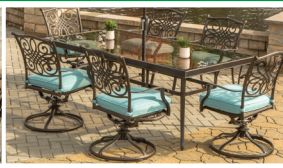

The **TRADITIONS** Collection

Fire Pits