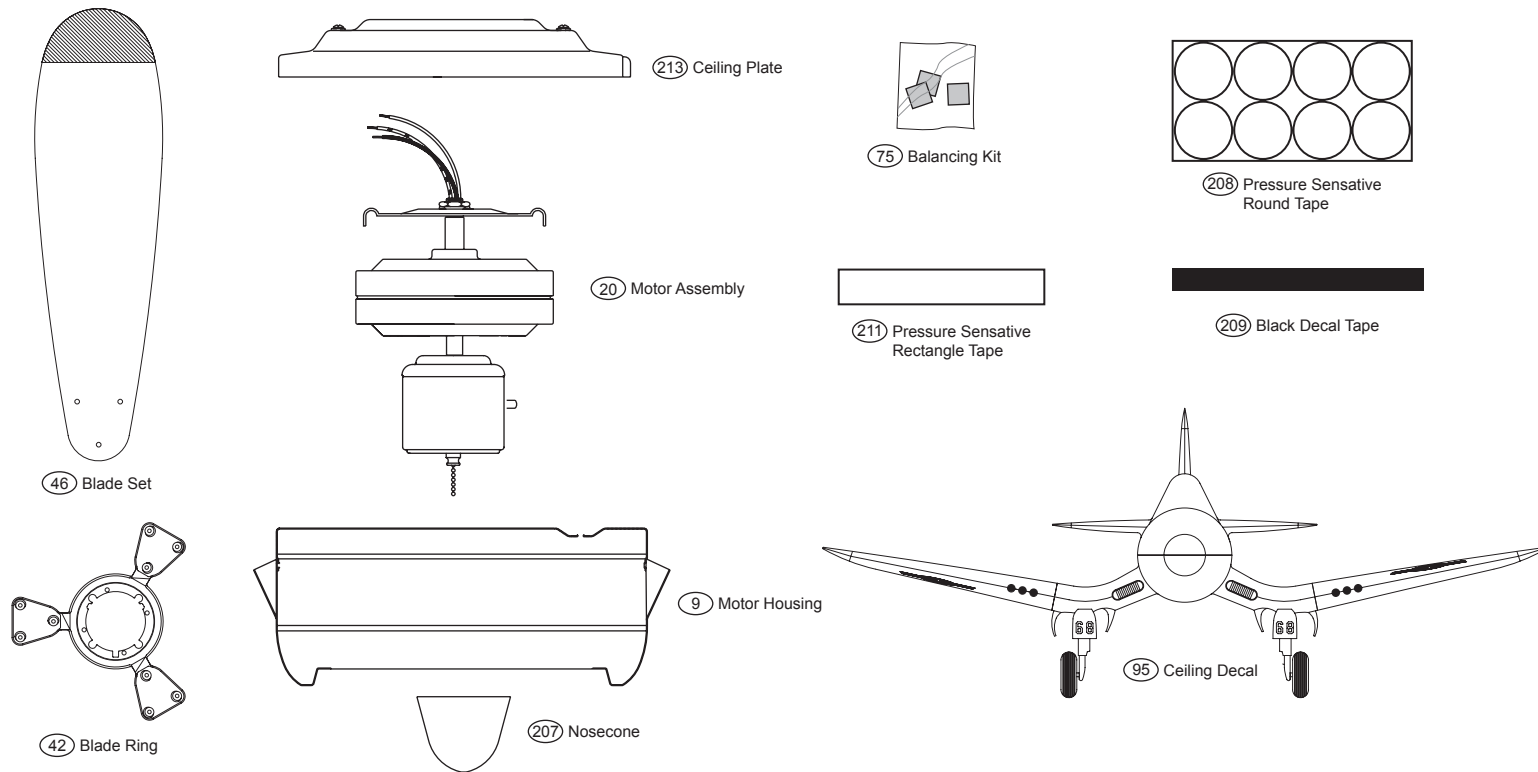

Hardware (Drawn to Scale)

Parts List		Model #	59031
		Asm. Dwg. #	92472-04
		Finish	Blue
Item #	Item Name	Qty.	Part #
213	Ceiling Plate	1	84138-01-000
20	Motor Assembly	1	N/A
42	Blade Ring	1	92474-01-119
46	Blade Set	1	74002-26-000
	Hardware Kit		84244-01-102
71	Mounting Isolator	3	63731-01-000
66	Blade Grommet	3	63923-01-000
64	Wood Screw	2	06512-01-000
65	Wood Screw	2	03144-03-000
68	Flat Washer	4	06301-01-000
70	Wire Nuts	4	05172-01-000
	Hardware Kit		84244-03-160
210	Wrench, Hex Nut	1	64066-01-000
159	Hex Nut	10	64895-01-000
67	Blade Assembly Screw	10	63922-01-0000
47	Screw, Blade Iron Armature	5	63755-05-133
75	Balancing Kit	1	07570-01-0000
95	Ceiling Decal	1	92473-01-0000
97	Screw, Shoulder	3	63685-01-0000
114	Screw, Machine #8-32	4	74508-04-232
207	Nosecone	1	83779-01-0000
208	Pressure Sensitive Round Tape	1	55582-01-000
211	Pressure Sensitive Rectangle Tape	7	55583-01-000
209	Black Decal Tape	2	65731-01-000
212	Metal Disk	8	73957-01-000
9	Motor Housing	1	92470-01-173