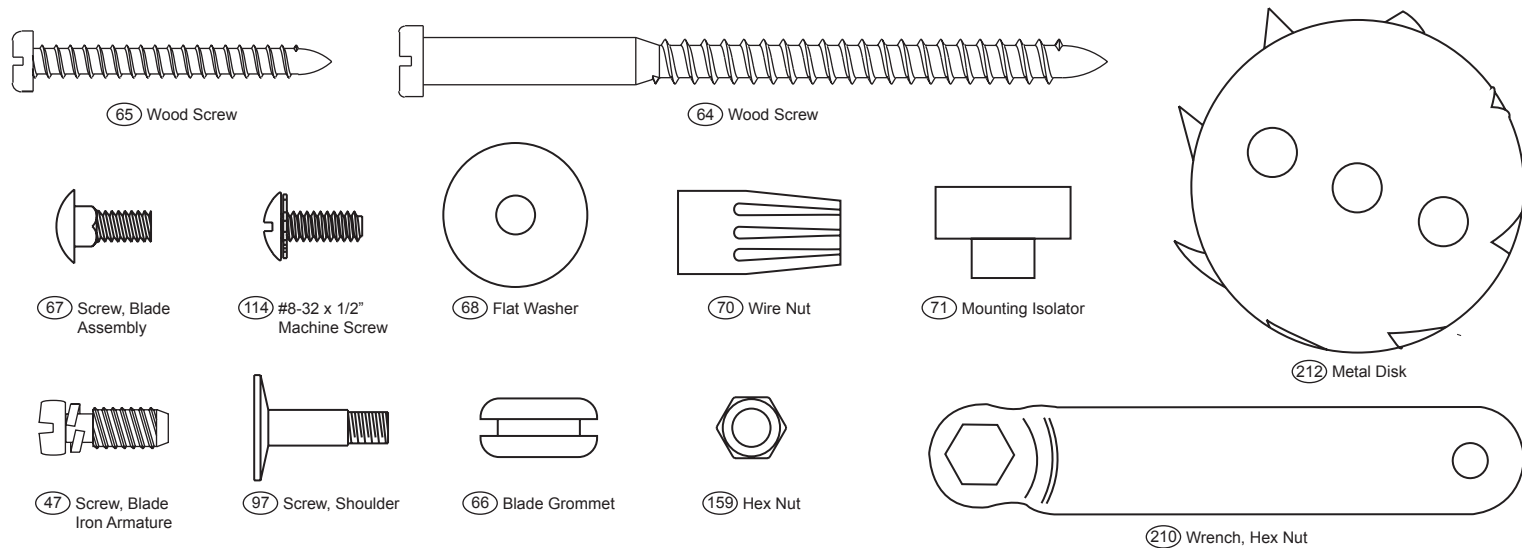

PARTS GUIDE

Using the Parts Guide below, check to make sure all parts are included in the box
 If parts are missing or damaged call 1-888-830-1326
PLEASE DO NOT RETURN THIS PRODUCT TO THE STORE.

Fan Parts (Not Drawn to Scale)

Hardware (Drawn to Scale)

Parts List		Model #	59031
		Asm. Dwg. #	92472-04
		Finish	Blue
Item #	Item Name	Qty.	Part #
213	Ceiling Plate	1	84138-01-000
20	Motor Assembly	1	N/A
42	Blade Ring	1	92474-01-119
46	Blade Set	1	74002-26-000
	Hardware Kit		84244-01-102
71	Mounting Isolator	3	63731-01-000
66	Blade Grommet	3	63923-01-000
64	Wood Screw	2	06512-01-000
65	Wood Screw	2	03144-03-000
68	Flat Washer	4	06301-01-000
70	Wire Nuts	4	05172-01-000
	Hardware Kit		84244-03-160
210	Wrench, Hex Nut	1	64066-01-000
159	Hex Nut	10	64895-01-000
67	Blade Assembly Screw	10	63922-01-0000
47	Screw, Blade Iron Armature	5	63755-05-133
75	Balancing Kit	1	07570-01-0000
95	Ceiling Decal	1	92473-01-0000
97	Screw, Shoulder	3	63685-01-0000
114	Screw, Machine #8-32	4	74508-04-232
207	Nosecone	1	83779-01-0000
208	Pressure Sensitive Round Tape	1	55582-01-000
211	Pressure Sensitive Rectangle Tape	7	55583-01-000
209	Black Decal Tape	2	65731-01-000
212	Metal Disk	8	73957-01-000
9	Motor Housing	1	92470-01-173