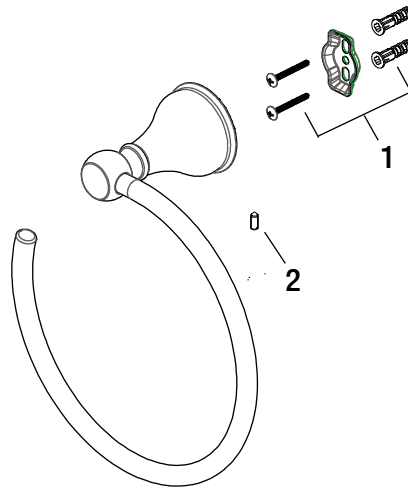

## Replacement Parts List

Glacier Bay Fairway Series Towel Ring

MODEL	Internet SKU #	FINISH
20113-0501	300162004	Chrome Polished
20113-0504	300162113	Brushed Nickel PVD
20113-0527D	300162121	Bronze

Many replacement parts can be purchased online or at your local store. Please use the table below to identify the part SKU number needed, go to [HOMEDEPOT.COM](http://HOMEDEPOT.COM), and check for online and store availability. If you can't find the part you are looking for, please call 1-855-HD-GLACIER.

Part	Description	Part #	Internet SKU #	Store SKU #
1	Plastic Anchor	RP80216	207107177	
	Mounting Bracket			
	Wood Screw			
2	Set Screw	RP50041		