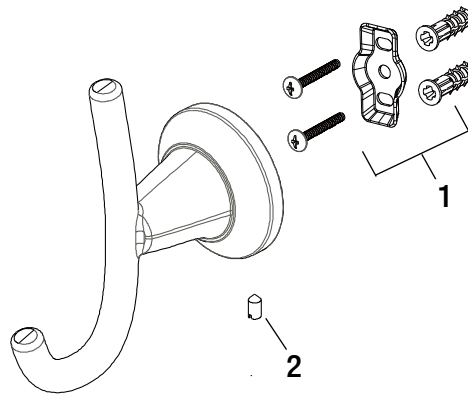

Replacement Parts List

Glacier Bay Constructor Series Robe Hook

MODEL	SKU #	FINISH
20118-2201	204804708	Chrome
20118-2204	204804721	Brushed Nickel

Many replacement parts can be purchased online or at your local store. Please use the table below to identify the part SKU number needed, go to [HOMEDEPOT.COM](https://www.homedepot.com), and check for online and store availability. If you can't find the part you are looking for, please call 1-855-HD-GLACIER.

Part	Description	Part #	Internet SKU #	Store SKU #
1	Plastic Anchor	RP80061	207107132	
	Mounting Bracket			
	Wood Screw			
2	Set Screw	RP50078		