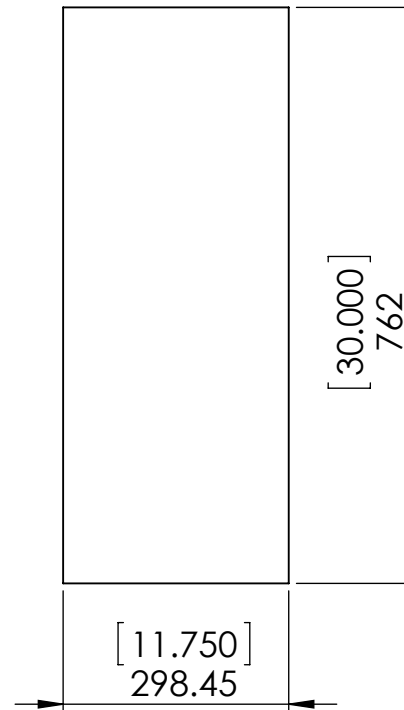

Item ID	Description
EH1230E-GB	Kitchens - Easthaven Wall End Panel in German Beech 11.75 W x 30 H x .50 D
CM1230E-WH	Kitchens - Cambridge White Wall End Panel in White 11.75 W x 30 H x .50 D

Rev	ECO #	Description	REV'D BY DATE	CHK'D BY DATE	APRV'D BY DATE
0		New Release	RR 10/17/16	RR 10/17/16	RR 10/17/16

UNLESS OTHERWISE SPECIFIED  
 DIMENSIONS ARE IN MM. AND [INCHES]  
 TOLERANCES ARE  
 + 0.039 [1] - 0.039 [1]  
 SCALE:1:17

	NAME	DATE
DRAWN	R. Rubio	10/17/16
CHECKED	R. Rubio	10/17/16
ENG APPR.	V. Sanchez	10/17/16

**Wood Crafters**

SIZE DWG. NO. SHEET 1 OF 1  
**A** Wall End Panel 11.75x30x.50 REV: **0**