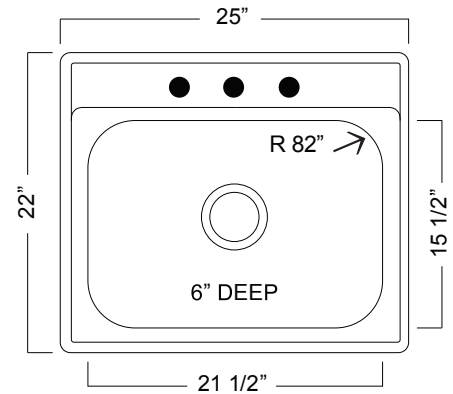

STAINLESS STEEL KITCHEN SINK:

Single Bowl Topmount Series

- 22 gauge
- Satin deck & bowl
- Center drain wastehole location
- Ultra-Quiet™ sound deadening
- 27" cabinet is recommended minimum
- Limited lifetime warranty
- Installation hardware and template included
- Shipping weight: 11 lbs

Compliance Certifications:

IMPORTANT: Dimensions of fixtures are nominal and may vary within the range of tolerances established by ASME A112.19.3

These measurements are subject to change or cancellation. No responsibility is assumed for use of superseded or voided leaflet.