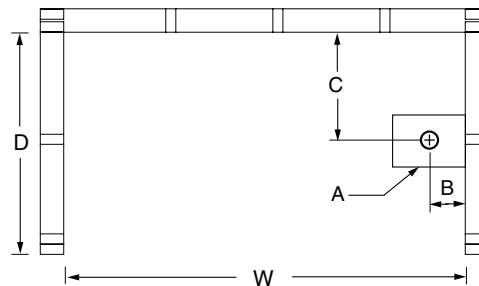

COLOR OPTIONS

Stock	Upgraded	Premium
White	Almond Linen/Biscuit Bone	Black Mexican Sand Sand Bar Sterling Silver

6042STT

60 x 42 x 80
inches

FEATURES lbs Dimensional Tolerance $\pm 3/8"$. Dimensions needed for site preparation should be measured from the unit. Aquatic assumes no responsibility for preparatory work.

Model #	Material	Wall Finish	Jets	Motor	Controls	Drain	Net Wt.	Pkg. Wt.
Tub-Shower #6042STT	AcrylX™	Subway Tile	-	-	-	LH or RH	167	172

DIMENSIONS

Specifications	inches
Width: Overall / Net	60
Depth: Overall / Net	42 / 43 1/4
Height: Overall / Net	81 1/4 / 80
Enclosure Opening	56
Skirt Height	18
Drain Rough-In (from Back Wall)	22 1/8
Drain Rough-In (from Side Wall)	2 1/8
Drain: Diameter / Clearance	2 / 3/4

FRAMING DIMENSIONS inches

Type	D Depth	W Width	H Height	A	B	C
Alcove	43 1/2	60 1/8	-	Box Out	2 1/8	22 1/8

SUMP DATA

Top of Drain to Bottom of Overflow	Capacity to Overflow gal	Min. Operating Capacity gal	WIDTH @ centerline		DEPTH @ centerline	
			Top	Bottom	Top	Bottom
12 5/8	67	-	49 3/8	42 1/4	31 7/8	28 1/8