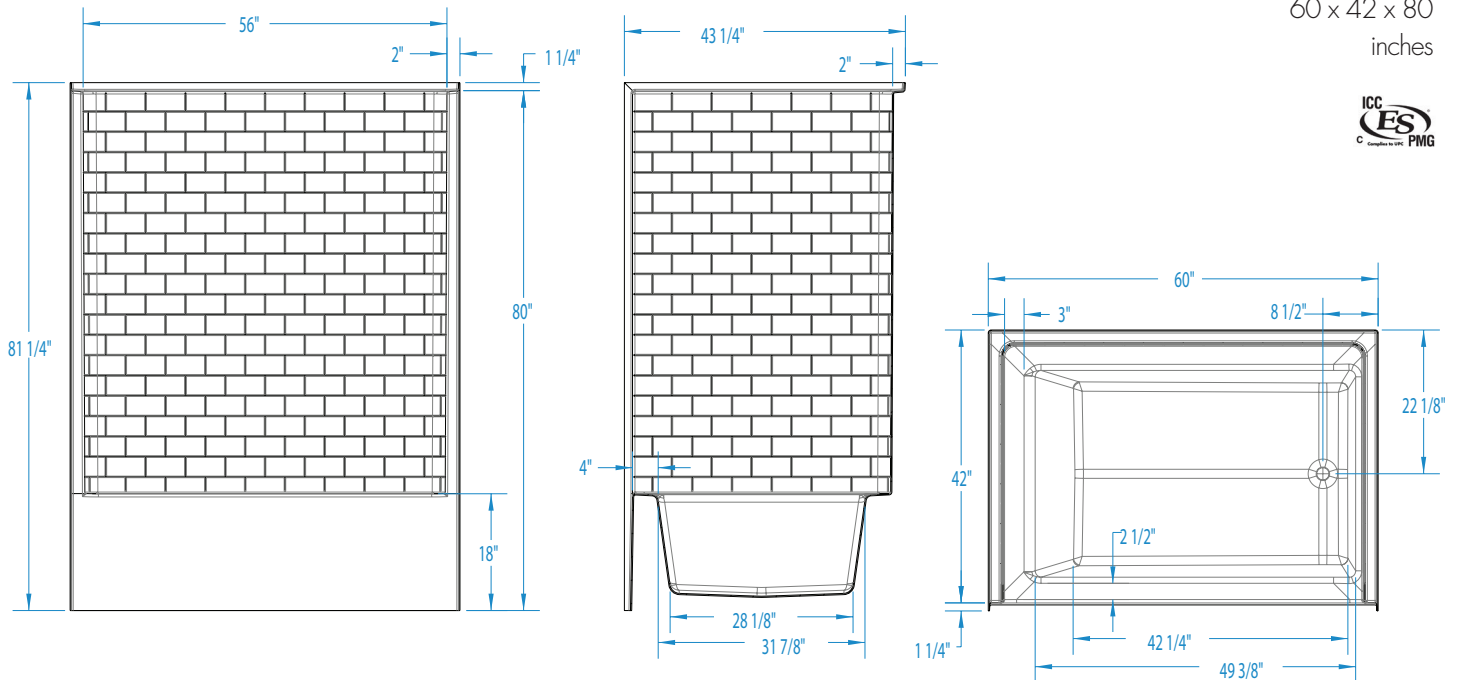

6042STT – EVERYDAY TUB/SHOWERS

60 x 42 x 80 inches

FEATURES

- Tub-shower
- Subway tile finish
- Ergonomic backrest
- Slip-resistant textured bottom
- Left or right hand drain
- AcrylX™ applied acrylic surface
- Lifetime limited warranty

COLOR OPTIONS

Stock	Upgraded	Premium
White	Almond Linen/Biscuit Bone	Black Mexican Sand Sand Bar Sterling Silver

6042STT

60 x 42 x 80
inches

FEATURES lbs Dimensional Tolerance $\pm 3/8"$. Dimensions needed for site preparation should be measured from the unit. Aquatic assumes no responsibility for preparatory work.

Model #	Material	Wall Finish	Jets	Motor	Controls	Drain	Net Wt.	Pkg. Wt.
Tub-Shower #6042STT	AcrylX™	Subway Tile	-	-	-	LH or RH	167	172

DIMENSIONS

Specifications	inches
Width: Overall / Net	60
Depth: Overall / Net	42 / 43 1/4
Height: Overall / Net	81 1/4 / 80
Enclosure Opening	56
Skirt Height	18
Drain Rough-In (from Back Wall)	22 1/8
Drain Rough-In (from Side Wall)	2 1/8
Drain: Diameter / Clearance	2 / 3/4