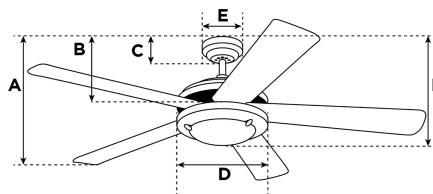

Item Number 7813665

Comet Ceiling Fan

52" Brushed Pewter Finish Reversible Blades (Light Maple/White) Includes Light Kit with Frosted Glass

Specifications

Size	52"
Blades	Reversible Plywood Blades (Light Maple/White)
Blade Pitch	11°
Approved Location	Indoor
Suggested Room Size	Large Room (up to 15x15)
Down Rod	3/4" x 4"
Installation	Combo
Max. Ceiling Angle	18°
Lead Wire	78"
Light Bulb Usage	Includes (2) Candelabra (E12) Base, 40 Watt Torpedo Lamps
Control	Remote Control Adaptable
Motor Finish	Brushed Pewter
Motor Material	Cold Rolled Steel Motor 153mm x 15mm
Reverse Airflow	Yes
Capacitor	Triple
Switch Housing Cap	Not Included

A. Top of Canopy to Bottom of Blades	11.9"
B. Top of Canopy to Bottom of Switch House	14.3"
C. Top of Canopy to Bottom of Canopy	2.3"
D. Width of Motor Housing	11.5"
E. Width of Canopy	5.1"
F. Top of Canopy to Bottom of Glass	14.3"