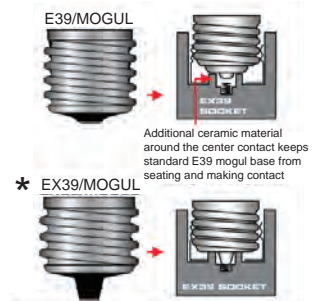

The EX39 base has an extended center terminal that can reach the center contact of an EX39 socket