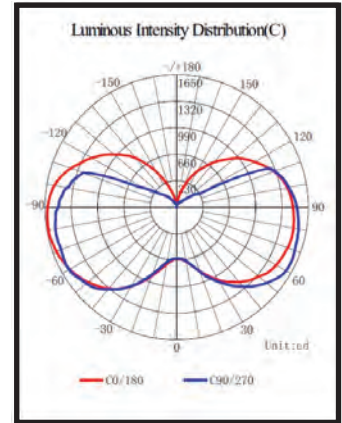

FEATURES

- 360 degree beam angle
- Samsung LED Chips
- Up to 85% energy savings
- DLC, RoHS Compliant, IP65
- Suitable for damp locations
- 120-277 VAC
- Corrosion Resistant Cage
- 10ft Power Cord