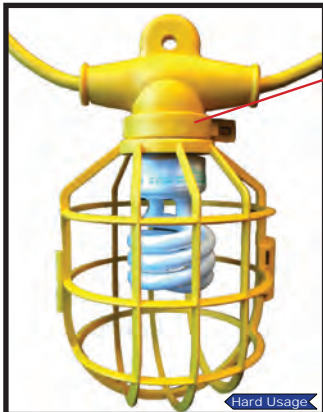

Temp Lights / Contractor Series

Recognized under the UL 8750 safety standard for LED lighting

GL100-142STK is Bergen's NEW LED Stringer. Each unit is constructed of 14/2 SJTW cord. Listed for hard usage / outdoor usage. 100ft standard includes 10 (12w) LED Stick Lights, cages & molded 15A straight blade plug & connector. Each 12w Stick Light is 5000k / 1,100lm. Compact design packaging for less warehouse space & easy job site clean up.

10 Led Stick Lights Packaged with Stringer

LED Stick Light also sold separately

Cat# 1250STK (Case Qty 50pc / Ten 5packs)

Cat#	Description	Case Wt	Case Dimension
GL100-142STK	14/2 SJTW, 100' w/ 15A male & female, Plastic Cages, 10pc 12w LED Stick Light Included	1pc 14lbs	10x14x14
1250STK	12w LED Stick Light / 5000k / 1100 lm / 120v / Non Dimmable / E26 / 12,000hr / MOL 5.35"	50pc 12lbs	21x10.5x6
850STK	8w LED Stick Light / 5000k / 800 lm / 120v / Non Dimmable / E26 / 12,000hr / MOL 4.25"	50pc 11lbs	20x10x6

Low Profile Molding Design

Unlike competitors, Bergen's mold design allows all units to be compatible with CFL or LED medium base lamps.

Snap Lock Cage

15A Male & Female Ends

Full Color Packaging

Bergen's Heavy Duty 12awg 3wire temp light stringer is factory packaged with 10 Yellow Metal Lamp Guards (MC-200Y). Full Color packaging for display! Also available in 50ft (GL50MC-123MPC).