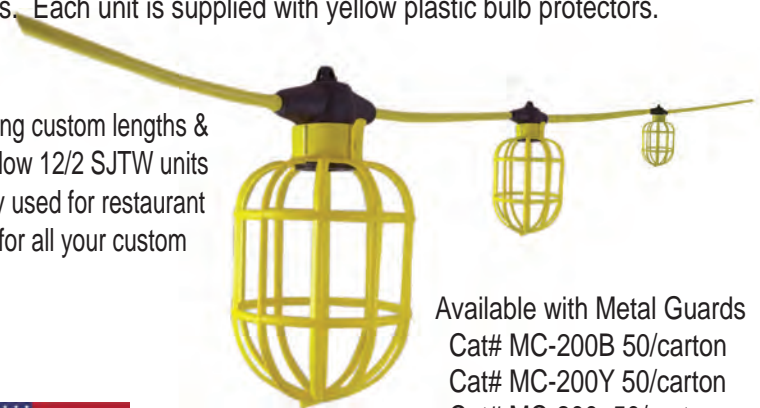

Available with Metal Guards
Cat# MC-200B 50/carton
Cat# MC-200Y 50/carton
Cat# MC-200 50/carton
Cat# SG-200 50/carton