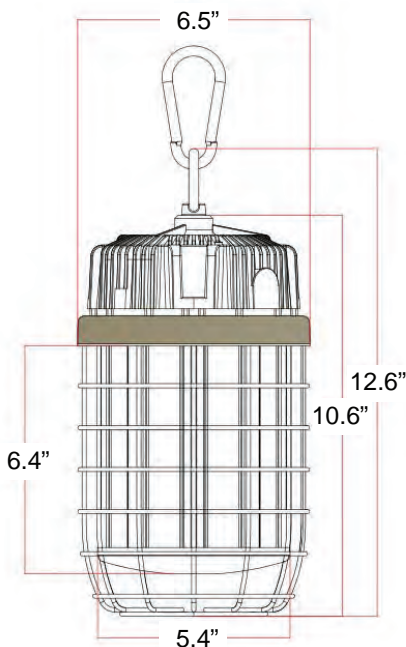

FIXTURE DIMENSION

K5-100 SPECIFICATIONS

WATT	100
LUMEN	13,000
CCT	5000-5500k
CRI	>80
POWER FACTOR	0.9
IP RATING	65
APPLICATION	Dry or Damp Locations
L70 LUMEN DEPRECIATION*	50,000hrs
EFFICACY**	120
OPERATING TEMPERATURE	-4F(-20C) to 113F(45C)
LAMP REPLACEMENT	NO
WARRANTY	50,000hrs / 5yrs
LIGHTING LOAD @ 120V/15A	10 Maximum