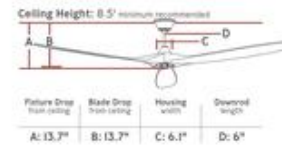

3MAVR88BSKOA: 88" Maverick Super Max - Brushed Steel with Koa Blades **Specification Images:**

Collection: Maverick Super Max

UPC #: 014817573602

Finish: Brushed Steel (BS)

Blade Finish: Koa

Blade Finish 2: Undefined

Dimensions:

- Diameter:** 88"
- Weight:** 20.24 lbs.
- Reverse Switch:** Remote Controlled
- Rev. Switch Location:** Remote Transmitter
- Motor Size:** 120.0 X 22.0
- Diameter of Housing:** 6.5
- Lead Wire Length:** 78 inches
- Remote Included:** Hand Remote
- Location of Receiver:** Canopy
- Remote Group(s):**

English (3MAVR88XX-CUL-ENG)
 French (3MAVR88XX-CUL-CF)

Blade Details:

Blade Group	Diameter	Included	RPM Hi	CFM Hi	Watts Hi	Amps Hi	RPM Med	CFM Med	Watts Med	Amps Med	RPM Low	CFM Low	Watts Low	Amps Low
	88	Yes	100.0	14784.0	25.7	0.38	74.0	7000.0	12.0	0.2	40.0	4637.0	2.9	0.05

Mounting Options:

Mounting Type	Included	Item	Downrod Length	Downrod Diameter	Overall Height	Blade to Ceiling	Min. Ceiling Height	Canopy Style	Canopy Diameter
Downrod (Included)	yes		6.0	0.5	13.9	13.7	8.14	Downrod Only	6.4