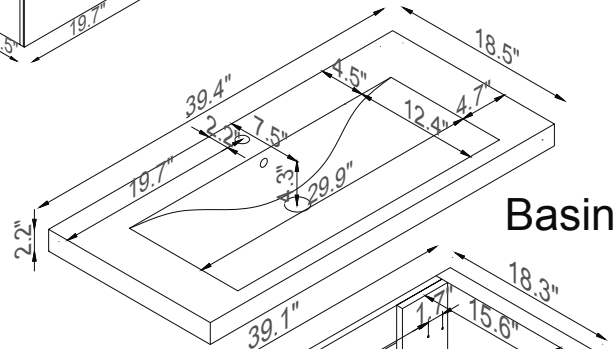

Streamline

Basin

Side Cab.

Master Cabinet

K1820-098-40-55MR1S