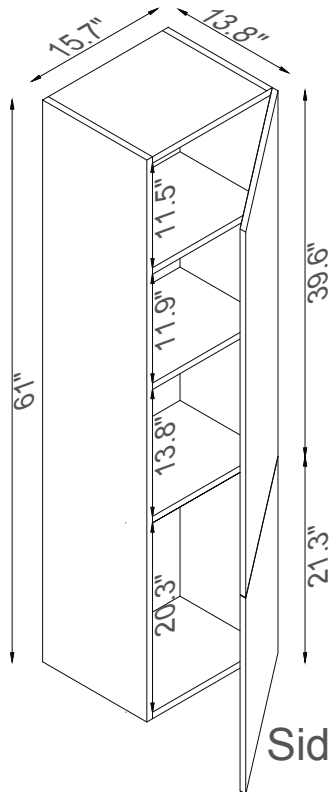

Streamline

Basin

Side Cab.

Master Cabinet

K1820-098-40-55MR1S