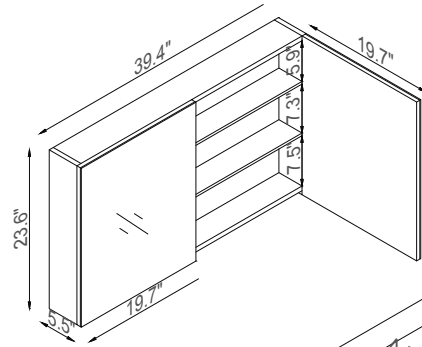

Streamline

Basin

Side Cab.

Master Cabinet

K1820-098-40-55MR1S