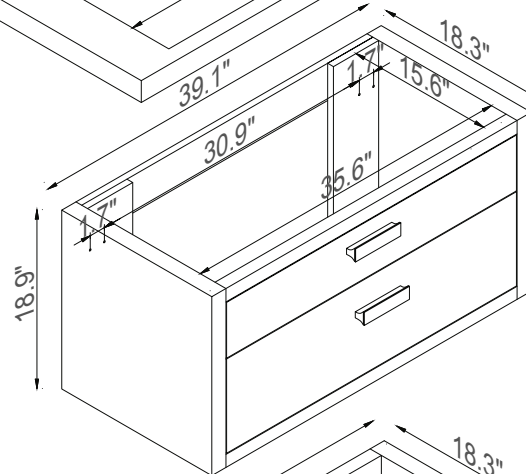

Streamline

Basin

Side Cab.

Master Cabinet

K1820-098-40-55MR1S