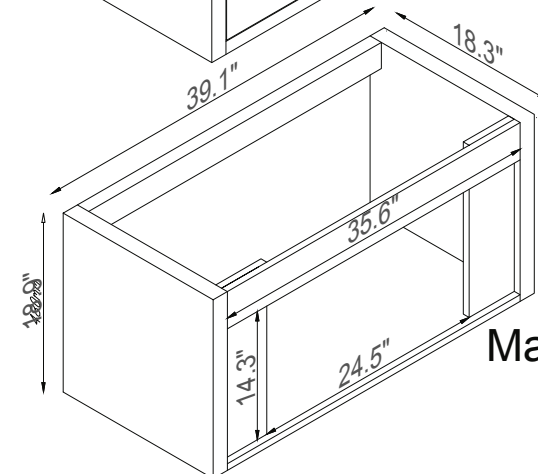

Streamline

Basin

Side Cab.

Master Cabinet

K1820-098-40-55MR1S