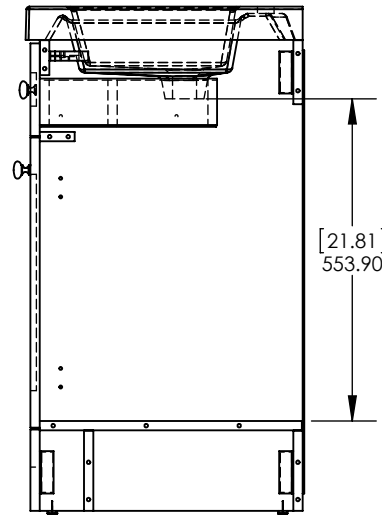

Side View / Vista Lateral