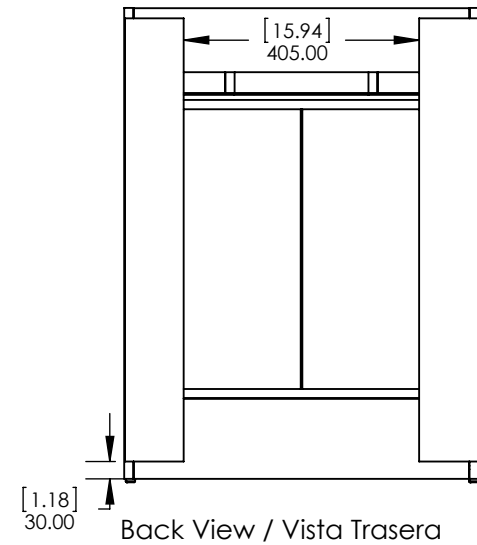

UNLESS OTHERWISE SPECIFIED
DIMENSIONS ARE IN MM.
AND (INCHES)
TOLERANCES ARE
+0.125 [3.175] -0.125 [-3.175]
SCALE:1:10

	NAME	DATE
DRAWN	R. Rubio	11/01/16
CHECKED	R. Rubio	11/01/16
ENG APPR.	R. Rubio	11/01/16
MFG APPR.	C. Leal	11/01/16

SHEET 1 OF 1
REV: 0

SIZE	DWG. NO.	A	Vtop Oslo 24.5x18.75 4in
------	----------	---	--------------------------

ITEM ID	DESCRIPTION
EV24P2-WH	Everdean 24in Vanity w/White VTop - White

REV	ECO#	DESCRIPTION	REV'D BY DATE	CHK'D BY DATE	APRV'D BY DATE
0		RELEASE	AGS 08/05/19	KN 08/05/19	EC 08/05/19