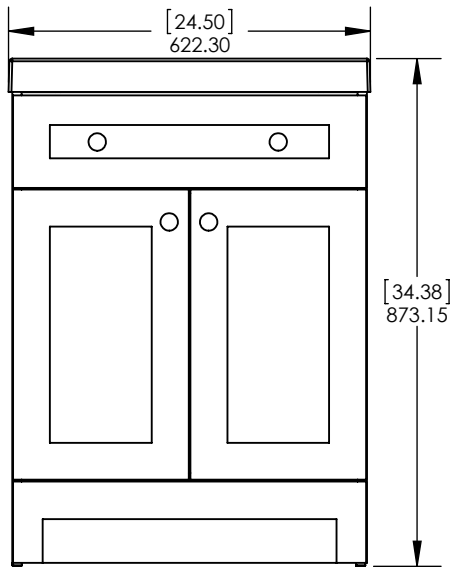

Front view / Vista Frontal