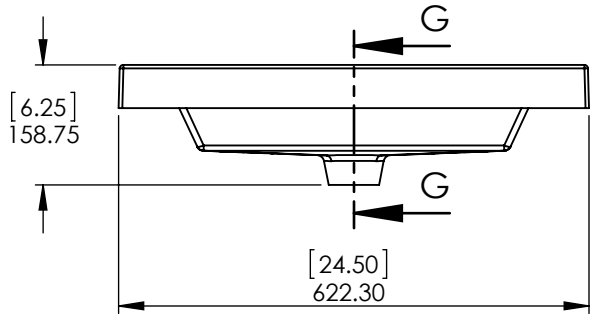

ID	Description	Technology	Status
595479	Vtop Oslo 24.5x18.75 White 4in	Solid White	Approved for production

Rev #	Approved by	Change
0	R. Rubio	Released

NOTE: MAX. WARPAGE
TOLERANCE 1/8"

PROPRIETARY AND CONFIDENTIAL
THE INFORMATION CONTAINED IN THIS DRAWING IS THE
SOLE PROPERTY OF WOODCRAFTERS. ANY
REPRODUCTION IN PART OR AS A WHOLE WITHOUT THE
WRITTEN PERMISSION OF WOODCRAFTERS IS PROHIBITED.

UNLESS OTHERWISE SPECIFIED
DIMENSIONS ARE IN MM.
AND (INCHES)
TOLERANCES ARE
+0.125 [3.175] -0.125 [-3.175]
SCALE:1:10

	NAME	DATE
DRAWN	R. Rubio	11/01/16
CHECKED	R. Rubio	11/01/16
ENG APPR.	R. Rubio	11/01/16
MFG APPR.	C. Leal	11/01/16

SHEET 1 OF 1
REV: 0

SIZE	DWG. NO.	A	Vtop Oslo 24.5x18.75 4in