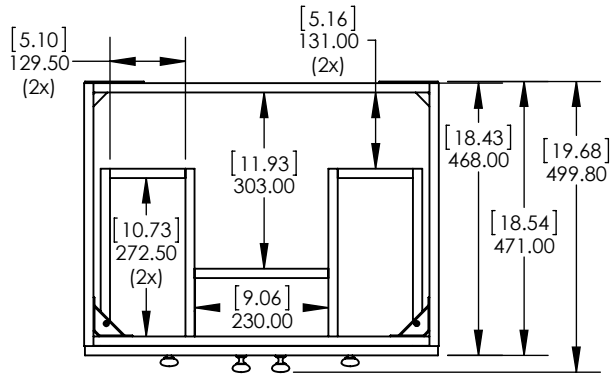

UNLESS OTHERWISE SPECIFIED
DIMENSIONS ARE IN MM.
AND (INCHES)
TOLERANCES ARE
+0.125 [3.175] -0.125 [-3.175]
SCALE:1:10

	NAME	DATE
DRAWN	R. Rubio	11/01/16
CHECKED	R. Rubio	11/01/16
ENG APPR.	R. Rubio	11/01/16
MFG APPR.	C. Leal	11/01/16

SHEET 1 OF 1
REV: 0

SIZE	DWG. NO.	A	Vtop Oslo 24.5x18.75 4in
------	----------	---	--------------------------

ITEM ID	DESCRIPTION
EV24P2-WH	Everdean 24in Vanity w/White VTop - White

REV	ECO#	DESCRIPTION	REV'D BY DATE	CHK'D BY DATE	APRV'D BY DATE
0		RELEASE	AGS 08/05/19	KN 08/05/19	EC 08/05/19