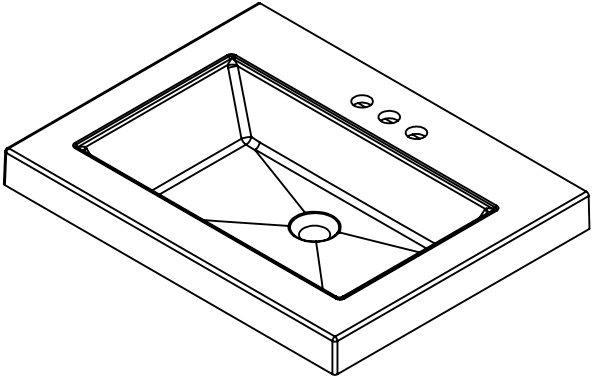

ID	Description	Technology	Status
595479	Vtop Oslo 24.5x18.75 White 4in	Solid White	Approved for production

Rev #	Approved by	Change
0	R. Rubio	Released

NOTE: MAX. WARPAGE
TOLERANCE 1/8"

PROPRIETARY AND CONFIDENTIAL
THE INFORMATION CONTAINED IN THIS DRAWING IS THE
SOLE PROPERTY OF WOODCRAFTERS. ANY
REPRODUCTION IN PART OR AS A WHOLE WITHOUT THE
WRITTEN PERMISSION OF WOODCRAFTERS IS PROHIBITED.

UNLESS OTHERWISE SPECIFIED
DIMENSIONS ARE IN MM.
AND (INCHES)
TOLERANCES ARE
+0.125 [3.175] -0.125 [-3.175]
SCALE:1:10

	NAME	DATE
DRAWN	R. Rubio	11/01/16
CHECKED	R. Rubio	11/01/16
ENG APPR.	R. Rubio	11/01/16
MFG APPR.	C. Leal	11/01/16

SHEET 1 OF 1
REV: 0

SIZE	DWG. NO.	A	Vtop Oslo 24.5x18.75 4in