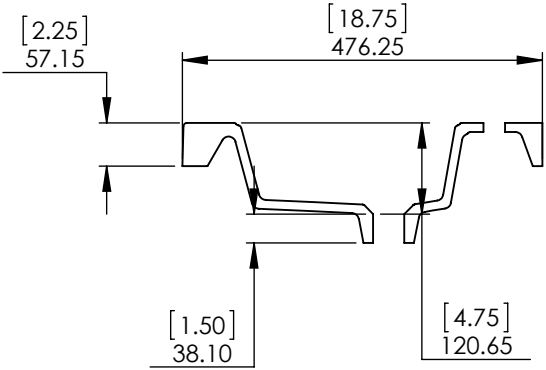

ID	Description	Technology	Status
595479	Vtop Oslo 24.5x18.75 White 4in	Solid White	Approved for production

Rev #	Approved by	Change
0	R. Rubio	Released

NOTE: MAX. WARPAGE
TOLERANCE 1/8"

PROPRIETARY AND CONFIDENTIAL
THE INFORMATION CONTAINED IN THIS DRAWING IS THE
SOLE PROPERTY OF WOODCRAFTERS. ANY
REPRODUCTION IN PART OR AS A WHOLE WITHOUT THE
WRITTEN PERMISSION OF WOODCRAFTERS IS PROHIBITED.

UNLESS OTHERWISE SPECIFIED
DIMENSIONS ARE IN MM.
AND (INCHES)
TOLERANCES ARE
+0.125 [3.175] -0.125 [-3.175]
SCALE:1:10

	NAME	DATE
DRAWN	R. Rubio	11/01/16
CHECKED	R. Rubio	11/01/16
ENG APPR.	R. Rubio	11/01/16
MFG APPR.	C. Leal	11/01/16

SHEET 1 OF 1
REV: 0

SIZE	DWG. NO.	A	Vtop Oslo 24.5x18.75 4in