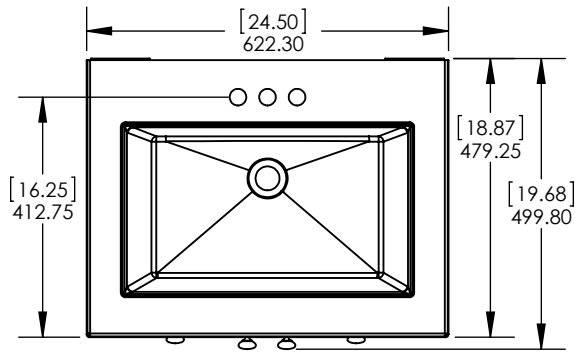

ITEM ID	DESCRIPTION
EV24P2-WH	Everdean 24in Vanity w/White VTop - White

REV	ECO#	DESCRIPTION	REV'D BY DATE	CHK'D BY DATE	APRV'D BY DATE
0		RELEASE	AGS 05/24/19	KN 05/24/19	EC 05/24/19

Top View / Vista Superior

Cabinet Name/Nombre de Gabinete: Everdean 24in Vanity w/White VTop - White		FG ID:
# of Drawing/ de Dibujo:	PAGE 1 OF 1	REV: 0

ID	Description	Technology	Status
595479	Vtop Oslo 24.5x18.75 White 4in	Solid White	Approved for production

UNLESS OTHERWISE SPECIFIED
DIMENSIONS ARE IN MM.
AND (INCHES)
TOLERANCES ARE
+0.125 [3.175] -0.125 [-3.175]
SCALE:1:10

	NAME	DATE
DRAWN	R. Rubio	11/01/16
CHECKED	R. Rubio	11/01/16
ENG APPR.	R. Rubio	11/01/16
MFG APPR.	C. Leal	11/01/16

SHEET 1 OF 1
REV: 0

SIZE	DWG. NO.	A	Vtop Oslo 24.5x18.75 4in
------	----------	---	--------------------------

ITEM ID	DESCRIPTION
EV24P2-WH	Everdean 24in Vanity w/White VTop - White

REV	ECO#	DESCRIPTION	REV'D BY DATE	CHK'D BY DATE	APRV'D BY DATE
0		RELEASE	AGS 08/05/19	KN 08/05/19	EC 08/05/19