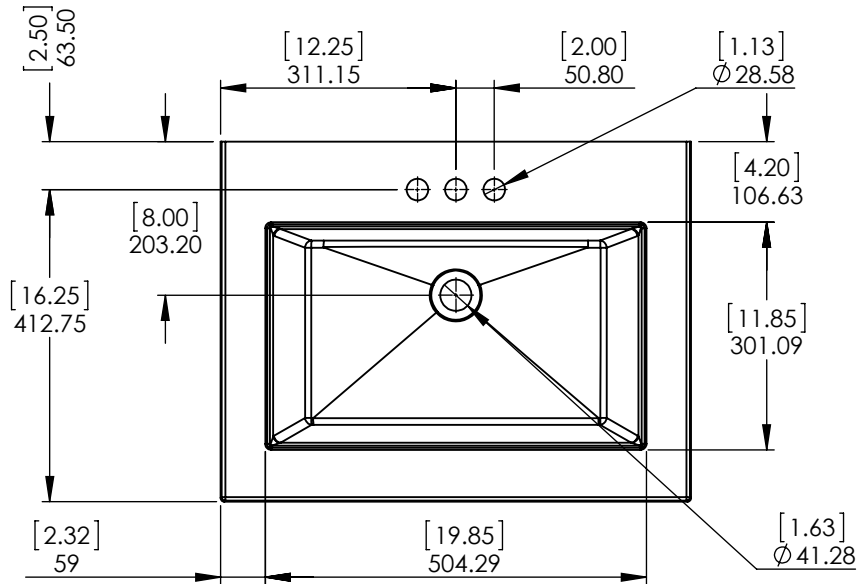

ID	Description	Technology	Status
595479	Vtop Oslo 24.5x18.75 White 4in	Solid White	Approved for production

Rev #	Approved by	Change
0	R. Rubio	Released

NOTE: MAX. WARPAGE
TOLERANCE 1/8"

PROPRIETARY AND CONFIDENTIAL
THE INFORMATION CONTAINED IN THIS DRAWING IS THE
SOLE PROPERTY OF WOODCRAFTERS. ANY
REPRODUCTION IN PART OR AS A WHOLE WITHOUT THE
WRITTEN PERMISSION OF WOODCRAFTERS IS PROHIBITED.

UNLESS OTHERWISE SPECIFIED
DIMENSIONS ARE IN MM.
AND (INCHES)
TOLERANCES ARE
+0.125 [3.175] -0.125 [-3.175]
SCALE:1:10

	NAME	DATE
DRAWN	R. Rubio	11/01/16
CHECKED	R. Rubio	11/01/16
ENG APPR.	R. Rubio	11/01/16
MFG APPR.	C. Leal	11/01/16

SHEET 1 OF 1
REV: 0

SIZE	DWG. NO.	A	Vtop Oslo 24.5x18.75 4in