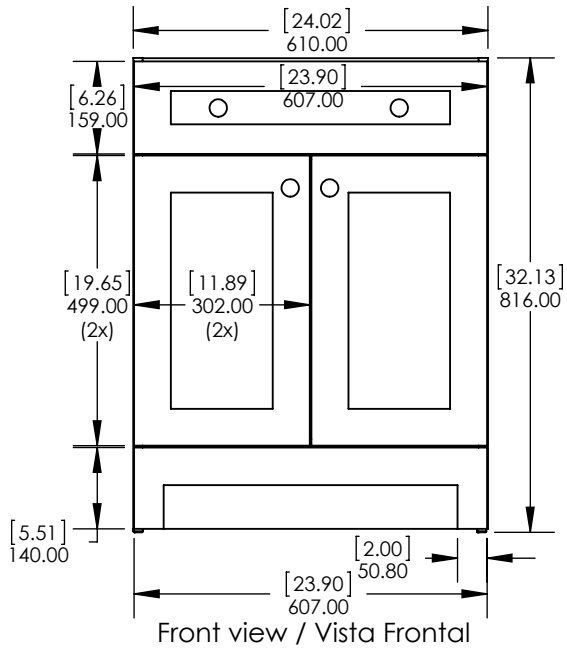

UNLESS OTHERWISE SPECIFIED
DIMENSIONS ARE IN MM.
AND (INCHES)
TOLERANCES ARE
+0.125 [3.175] -0.125 [-3.175]
SCALE:1:10

	NAME	DATE
DRAWN	R. Rubio	11/01/16
CHECKED	R. Rubio	11/01/16
ENG APPR.	R. Rubio	11/01/16
MFG APPR.	C. Leal	11/01/16

SHEET 1 OF 1
REV: 0

SIZE	DWG. NO.	A	Vtop Oslo 24.5x18.75 4in
------	----------	---	--------------------------

ITEM ID	DESCRIPTION
EV24P2-WH	Everdean 24in Vanity w/White VTop - White

REV	ECO#	DESCRIPTION	REV'D BY DATE	CHK'D BY DATE	APRV'D BY DATE
0		RELEASE	AGS 08/05/19	KN 08/05/19	EC 08/05/19