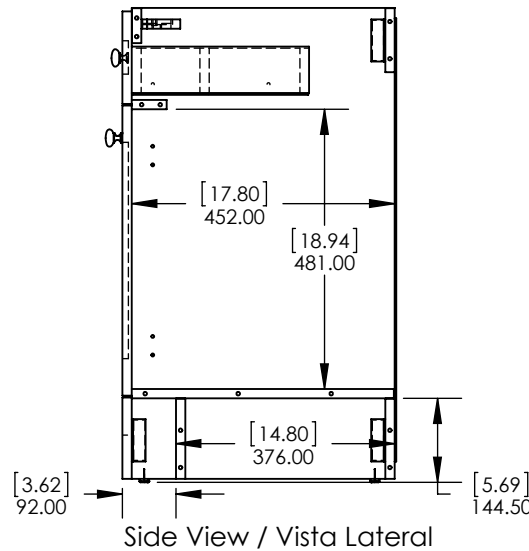

UNLESS OTHERWISE SPECIFIED
DIMENSIONS ARE IN MM.
AND (INCHES)
TOLERANCES ARE
+0.125 [3.175] -0.125 [-3.175]
SCALE:1:10

	NAME	DATE
DRAWN	R. Rubio	11/01/16
CHECKED	R. Rubio	11/01/16
ENG APPR.	R. Rubio	11/01/16
MFG APPR.	C. Leal	11/01/16

SHEET 1 OF 1
REV: 0

SIZE	DWG. NO.	A	Vtop Oslo 24.5x18.75 4in
------	----------	---	--------------------------

ITEM ID	DESCRIPTION
EV24P2-WH	Everdean 24in Vanity w/White VTop - White

REV	ECO#	DESCRIPTION	REV'D BY DATE	CHK'D BY DATE	APRV'D BY DATE
0		RELEASE	AGS 08/05/19	KN 08/05/19	EC 08/05/19