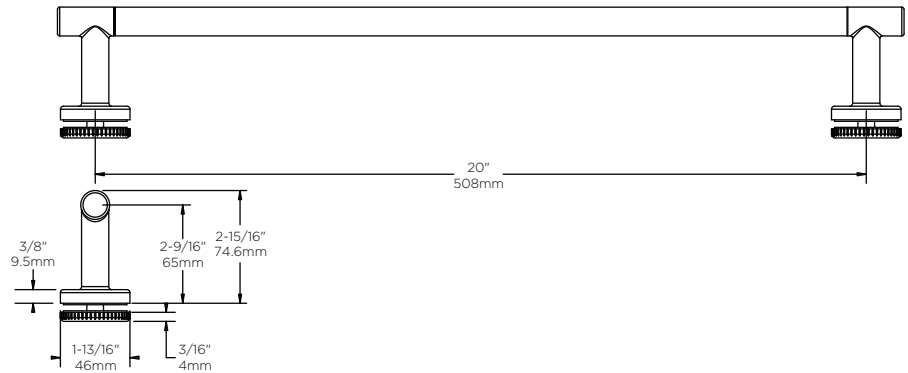

TECHNICAL DATA

Shower Door

LYNDALL™ HANDLE

- MATERIALS:** Zinc Posts for All, Stainless Steel Bars for Polished Chrome, Aluminum Bars for Brushed Nickel, Oil Rubbed Bronze, Polished Brass and Matte Black.
- INSTALLATION:** Detailed Instructions and Hardware Included for Easy Installation.
- UNIQUE FEATURE:** Coordinates with Delta® Faucets and Bath Hardware. Compatible with All Delta® Sliding Bathtub or Shower Doors.
- WARRANTY:** 5 Year Limited Warranty.