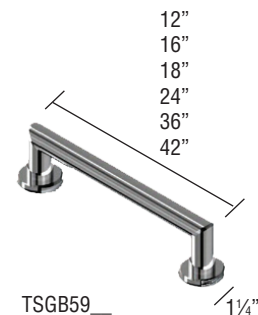

60" x 32" shower/tub walls EWK6032

	MODEL NO	DESCRIPTION
A	EWK603272	Back Wall (1 panel)
B	or	Left End Wall (1 panel)
C	EWK603296	Right End Wall (1 panel)
D		Inside Corner Trim (2 pcs.)
E	EXK603224	Extension Wall Kit (3 pcs)
D		Inside Corner Trim (2 pcs.)
F		Seam Joint Trim (2 pcs.)

EST Seam Trim

Solid Surface Trim Kits

EFIM Flat Inside Corner Trim

Grab Bars

TSGB59

Solid Surface Kits

ESSK8
2 Shower Shelves

ESTK8
2 Shower Shelves
and Soap Dish