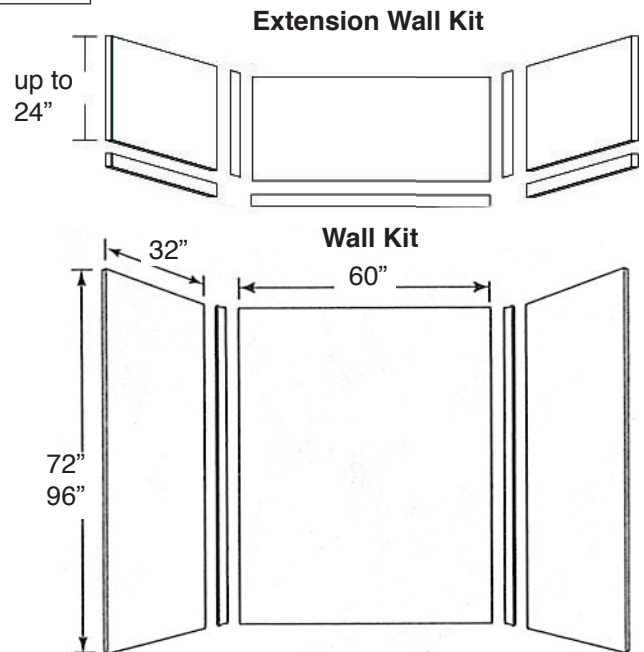

FEATURES

- 60" x 32" Shower/Tub Walls for new or existing construction.
- Thick 1/4" compression molded solid surface material for superior strength, beauty and easy cleaning. Surface will not support bacteria growth.
- Easier to install than tile. Walls glue right over existing surface. Walls have a beveled outside edge and are trimmable for custom fit.
- EWK Wall Kits include three wall panels, two color coordinated inside corner trim pieces and four 11-oz. tubes 100% silicone adhesive. Available in 72" and 96" panel height.
- EWKX Wall Kits include three 72" H wall panels, two color coordinated inside corner trim pieces, installation materials and EXK Extension Wall Kit that adds up to an additional 24" in height.
- 10 Year Limited Residential Warranty / 3 Year Commercial Warranty

COLORS

- 3 solid and 6 pattern colors.

OPTIONS

- Storage pods, grab bars, storage shelves, flat inside corner molding, colored aluminum trim, outside corner trims and window trim kit.

EWK603272 shown with F6032L Shower Base

Specified Model

	SIZE	MODEL NO.	DESCRIPTION	Width	Depth	Height
SHOWER WALL KITS						
<input type="checkbox"/>	60" x 32" x 72"	EWK603272	Shower Wall Kit	60"	to 32"	72"
<input type="checkbox"/>	60" x 32" x 96"	EWK603296	Shower Wall Kit	60"	to 32"	96"
<input type="checkbox"/>	60" x 32" x 96"	EWKX603296	Shower Walls & Ext. Kit	60"	to 32"	96"
OPTIONAL COMPONENTS						
<input type="checkbox"/>	60" x 32" x 3"	F6032L/R	Shower Base	60"	32"	3"
<input type="checkbox"/>	60" x 32" x 24"	EXK603224	Extension Wall Kit	60"	to 32"	to 24"

60" x 32" shower/tub walls EWK6032

	MODEL NO	DESCRIPTION
A	EWK603272	Back Wall (1 panel)
B	or	Left End Wall (1 panel)
C	EWK603296	Right End Wall (1 panel)
D		Inside Corner Trim (2 pcs.)
E	EXK603224	Extension Wall Kit (3 pcs)
D		Inside Corner Trim (2 pcs.)
F		Seam Joint Trim (2 pcs.)