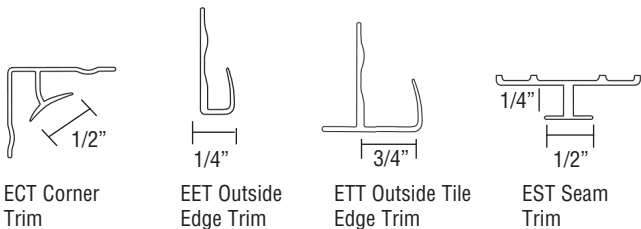

60" x 32" shower/tub walls EWK6032

	MODEL NO	DESCRIPTION
A	EWK603272	Back Wall (1 panel)
B	or	Left End Wall (1 panel)
C	EWK603296	Right End Wall (1 panel)
D		Inside Corner Trim (2 pcs.)
E	EXK603224	Extension Wall Kit (3 pcs)
D		Inside Corner Trim (2 pcs.)
F		Seam Joint Trim (2 pcs.)

OPTIONS: STORAGE PODS

Available for on-site installation. Must be ordered separately. See Accessories Specification for further information.

STV Vertical Storage Pods

STH Horizontal Storage Pods

OPTIONS: ACCESSORIES

Available for on-site installation. Must be ordered separately. See Accessories Specification for further information.

Colored Aluminum Trim Kits

ECT Corner Trim

EET Outside Edge Trim

ETT Outside Tile Edge Trim