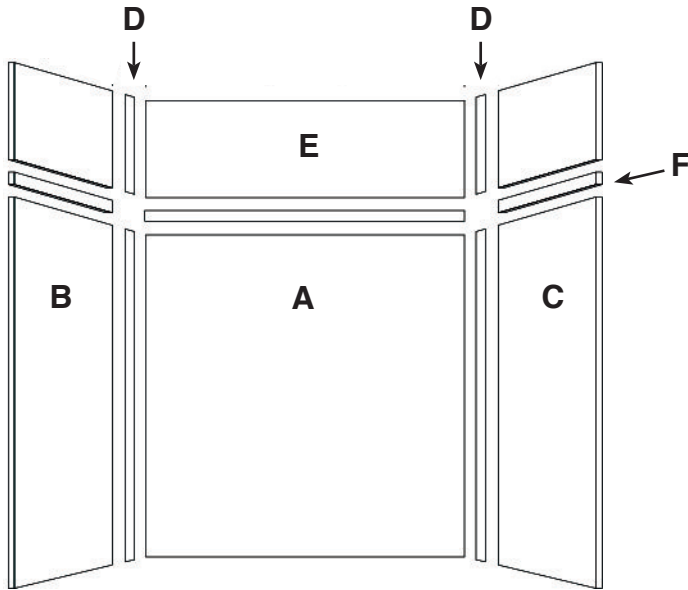

FEATURES

- 60" x 32" Shower/Tub Walls for new or existing construction.
- Thick 1/4" compression molded solid surface material for superior strength, beauty and easy cleaning. Surface will not support bacteria growth.
- Easier to install than tile. Walls glue right over existing surface. Walls have a beveled outside edge and are trimmable for custom fit.
- EWK Wall Kits include three wall panels, two color coordinated inside corner trim pieces and four 11-oz. tubes 100% silicone adhesive. Available in 72" and 96" panel height.
- EWKX Wall Kits include three 72" H wall panels, two color coordinated inside corner trim pieces, installation materials and EXK Extension Wall Kit that adds up to an additional 24" in height.
- 10 Year Limited Residential Warranty / 3 Year Commercial Warranty

COLORS

- 3 solid and 6 pattern colors.

OPTIONS

- Storage pods, grab bars, storage shelves, flat inside corner molding, colored aluminum trim, outside corner trims and window trim kit.

EWK603272 shown with F6032L Shower Base

Specified Model

	SIZE	MODEL NO.	DESCRIPTION	Width	Depth	Height
SHOWER WALL KITS						
<input type="checkbox"/>	60" x 32" x 72"	EWK603272	Shower Wall Kit	60"	to 32"	72"
<input type="checkbox"/>	60" x 32" x 96"	EWK603296	Shower Wall Kit	60"	to 32"	96"
<input type="checkbox"/>	60" x 32" x 96"	EWKX603296	Shower Walls & Ext. Kit	60"	to 32"	96"
OPTIONAL COMPONENTS						
<input type="checkbox"/>	60" x 32" x 3"	F6032L/R	Shower Base	60"	32"	3"
<input type="checkbox"/>	60" x 32" x 24"	EXK603224	Extension Wall Kit	60"	to 32"	to 24"

60" x 32" shower/tub walls EWK6032

	MODEL NO	DESCRIPTION
A	EWK603272	Back Wall (1 panel)
B	or	Left End Wall (1 panel)
C	EWK603296	Right End Wall (1 panel)
D		Inside Corner Trim (2 pcs.)
E	EXK603224	Extension Wall Kit (3 pcs)
D		Inside Corner Trim (2 pcs.)
F		Seam Joint Trim (2 pcs.)