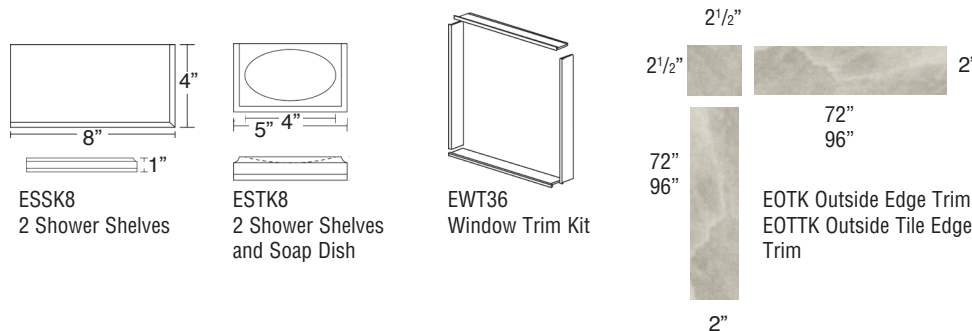

EST Seam Trim

Solid Surface Trim Kits

EFIM Flat Inside Corner Trim

Grab Bars

TSGB59

Solid Surface Kits

ESSK8
2 Shower Shelves

ESTK8
2 Shower Shelves
and Soap Dish