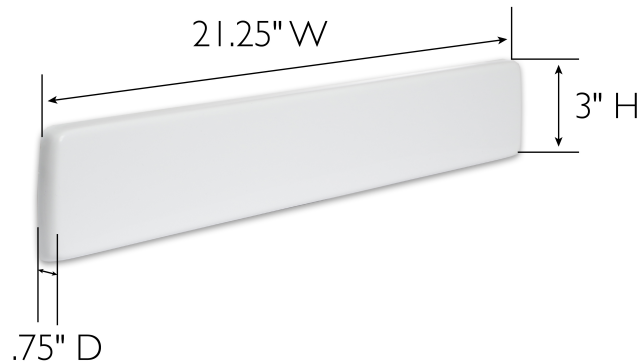

Cultured Marble Wave Universal Side Splash 21"
Solid White

SPECIFICATIONS

MATERIAL:	Cultured Marble 100%
TOOLS NEEDED FOR INSTALLATION:	Silicone
ASSEMBLED DIMENSIONS:	3" H x 21.25" L x .75" D
ASSEMBLED WEIGHT:	2.99 lbs.
FAUCET TYPE:	N/A
NUMBER OF MOUNTING HOLES:	N/A
BOWL MATERIAL:	N/A
BACK SPLASH INCLUDED:	No
COLOR:	Solid White
NUMBER OF BOWLS:	N/A
BOWL DIMENSIONS:	N/A
BOWL SHAPE:	N/A
SINK THICKNESS:	0.59"
MOUNTING TYPE:	N/A
OVERFLOW HOLE:	N/A