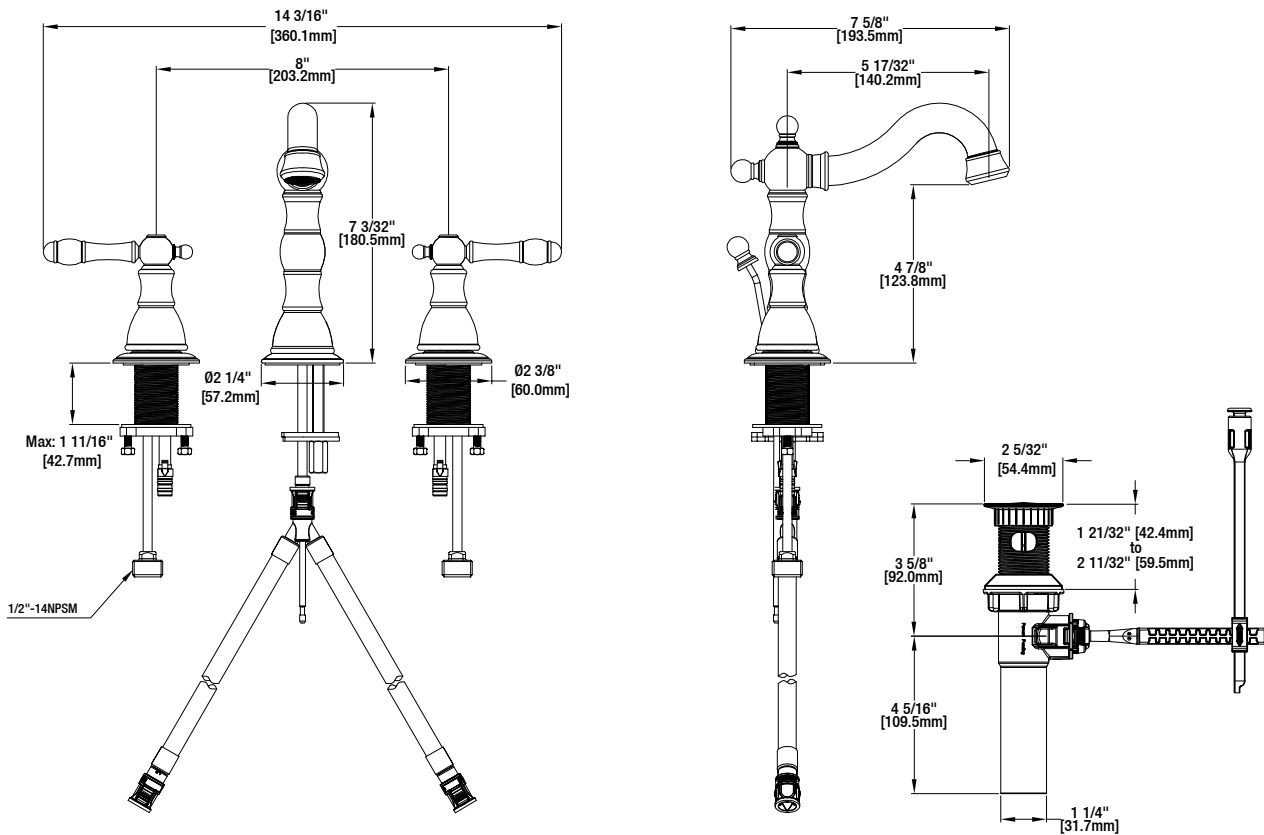

Lyndhurst Series 8 in. Widespread 2-Handle High-Arc Bathroom Faucet

FEATURES

- Requires 3-Hole Sink with 8" On-Center
- 1/2" IPS Connections
- Max Flow Rate: 1.2 gpm (4.5 L/min) at 60 psi
- Max Countertop Thickness: 1 11/16"
- Spout Reach: 5 17/32"
- Spout Height: 7 3/32"
- 1/4 Turn Ceramic Valve for Lifetime Drip-Free Operation
- With ClickInstall™ Drain Assembly

MODEL	SKU #	FINISH
HD67277W-8004	304367656	Brushed Nickel
HD67277W-8027H2	304367474	Mediterranean Bronze

WARRANTY

- Limited Lifetime Warranty

INSTALLATION DIMENSIONS

Glacier Bay reserves the right to make changes in specifications and materials and to change and discontinue models, both without notice or obligation. Dimensions are for reference only.