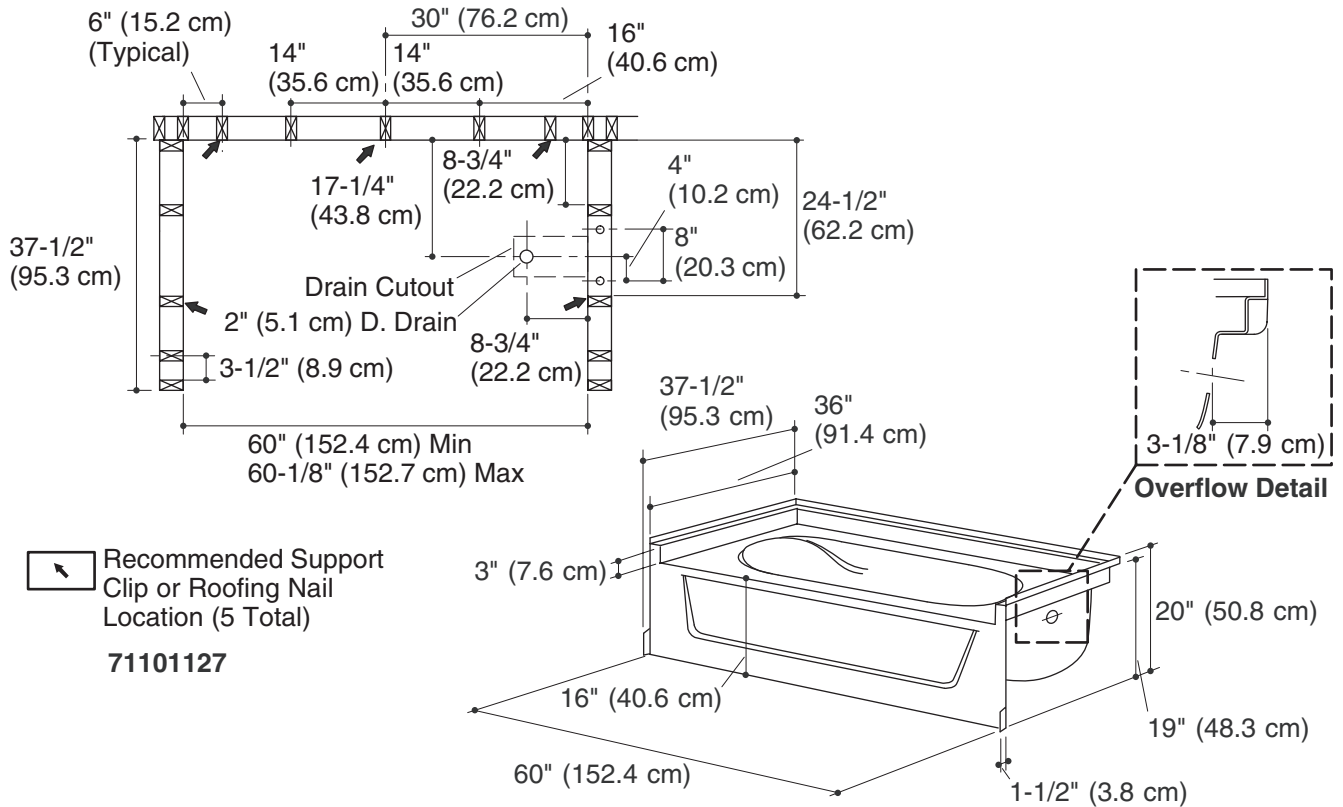

A KOHLER COMPANY

ENSEMBLE™

Features

- Compression molded from Sterling's exclusive solid Vikrell® material
- Gentle sloping back, neck, and armrest in bath design
- Lightly pebbled bottom surface for sure footing
- Durable high gloss finish
- 10 year consumer/3 year commercial limited warranty
- Integral apron with removable access panel
- 16" (40.6 cm) bath depth (floor to top of dam)
- 3" (7.6 cm) wainscot/tile ledge
- 60" (152.4 cm) x 37-1/2" (95.3 cm) x 20" (50.8 cm) rough-in dimensions include flanges
- 60" (152.4 cm) x 36" (91.4 cm) x 19" (48.3 cm) finished dimensions

ENSEMBLE™

Technical Information

Fixture*:	
Bathing well	40" (101.6 cm) x 21" (53.3 cm)
Top area	52" (132.1 cm) x 29" (73.7 cm)
To overflow:	
Water depth	11" (27.9 cm)
Capacity	40 gal (151.4 L)
* Approximate measurements for comparison only.	

Model	door maximum width	door maximum height
71101117	58-1/2" (148.6 cm)	NA*
71101127		
* Varies with alternative walls.		

Installation Notes

Install this product according to the installation guide.

Size the drain cutout to fit the drain assembly that will be used.

Stud positioning is critical.

Studs should be positioned roughly as shown for support clip or roofing nail installation.

Product Diagram

ENSEMBLE™ 36" (91.4 cm) OVAL BATH WITH ACCESS PANEL