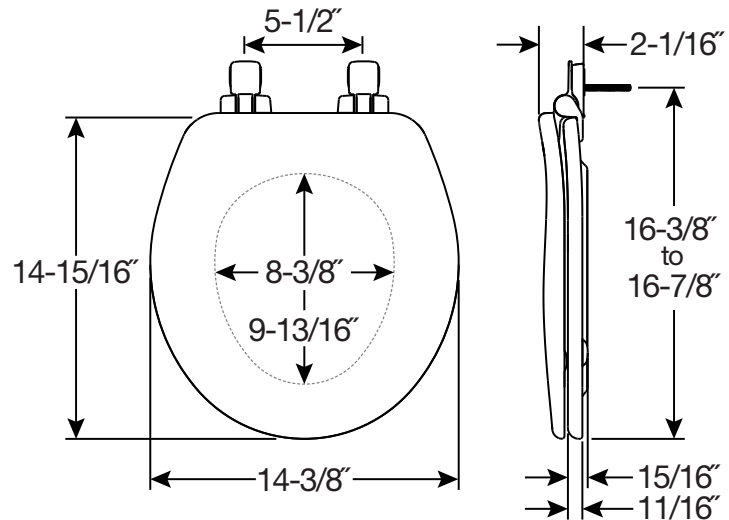

ALÉSIO II™ 9170PLSL

RESIDENTIAL HIGH DENSITY™
ENAMELED WOOD TOILET SEAT

FEATURES:

- **STA-TITE® Seat Fastening System™**
Never Loosens™
- **Easy•Clean & Change®**
Removes for easy cleaning
- **Whisper•Close®**
Slowly and quietly closes
- **Precision Seat Fit™**
1/2" front-to-back adjustability provides the perfect bowl fit
- **Super Grip Bumpers™**
Provides greater stability
- **Highly-Stylized Design**
Superior high-gloss finish resists chipping and scratching

SPECIFICATIONS:

- Size:** Round
- Material:** High Density™ Enameled Wood
- Style:** Closed Front with Cover
- Ring Bumpers:** Two
- Hinges:** Plastic
- Hardware:** STA-TITE® Seat Fastening System™

Proudly Made in the USA