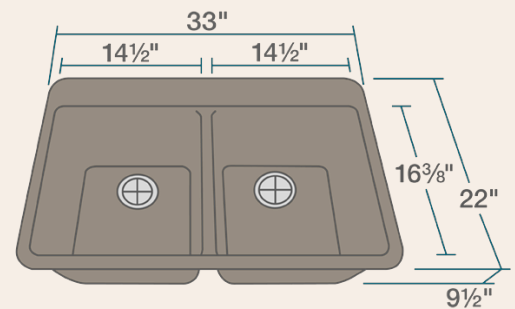

## Accessories

33" x 22" x 9 1/2"  
Topmount Installation  
Made with 80% Quartzite, 20% Acrylic  
All-Natural Materials - Eco-Friendly and Recyclable  
Offset Drain  
Heat Resistant to 550 Degrees  
Stain Resistant  
Scratch Resistant  
Multiple Colors Available  
Installation Hardware Included  
Lifetime Warranty  
Acrylic Provides Sound Dampening - No Pads Needed