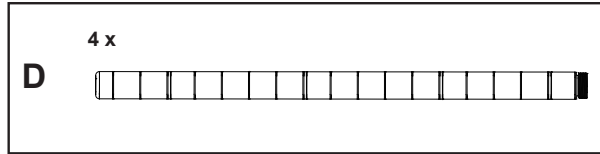

4-tier wire shelf

Parts List

A	4 x	
B	32 x	
C	4 x	

Instructions