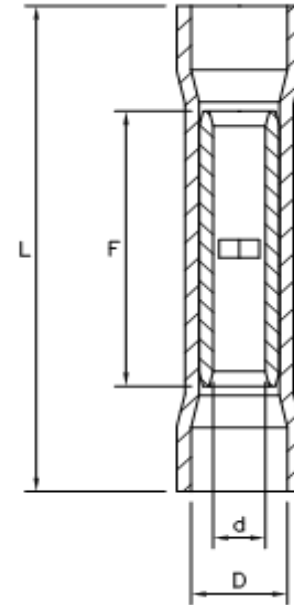

## Vinyl Butt Connectors

**Drawn - SD**

**Approved - KM**

**Material - Copper Tube / Vinyl Insulation**

**Title - Vinyl Butt Connectors**

Part Number	Wire Range	Insulated Color	Electrical Rating Max	L	F	d	D
B22-V	22-18 AWG	Red	75C / 300V	1.024	0.591	0.063	0.161
B16-V	16-14 AWG	Blue	75C / 300V	1.024	0.591	0.091	0.177
B12-V	12-10 AWG	Yellow	75C / 300V	1.024	0.591	0.142	0.256
B8-V	8 AWG	Red	75C / 300V	1.398	0.827	0.177	0.335