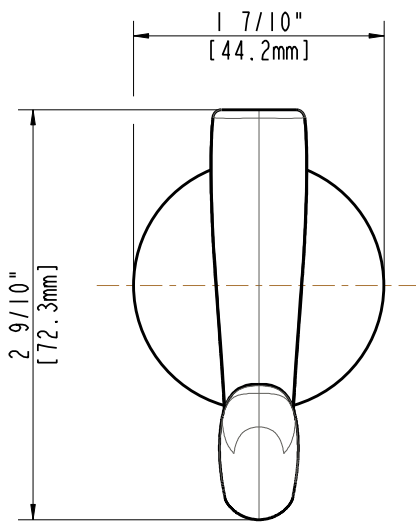

FEATURES

- 1 7/10"L x 2 9/10"W x 3 8/10"H
- Coordinates with Edgewood Series Bath Products
- Easy Installation
- Includes Mounting Hardware and Plastic Anchors
- Tools Required for Installation:
 - Drill with 1/4 "Drill Bit
 - Philips Screwdriver
 - Small Flat Head Screwdriver

**Edgewood Series
Classic Collection
Double Robe Hook**

MODEL	FINISH
20064-2201	Chrome Polished
20064-2204	Brushed Nickel PVD

Available for purchase or special order at Home Depot stores.

INSTALLATION DIMENSIONS