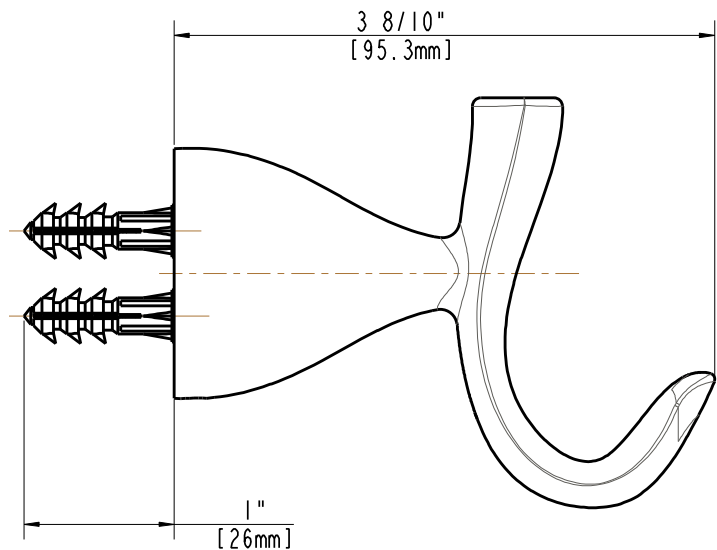

FEATURES

- 1 7/10"L x 2 9/10"W x 3 8/10"H
- Coordinates with Edgewood Series Bath Products
- Easy Installation
- Includes Mounting Hardware and Plastic Anchors
- Tools Required for Installation:
 - Drill with 1/4 "Drill Bit
 - Philips Screwdriver
 - Small Flat Head Screwdriver

**Edgewood Series
Classic Collection
Double Robe Hook**

MODEL	FINISH
20064-2201	Chrome Polished
20064-2204	Brushed Nickel PVD

Available for purchase or special order at Home Depot stores.

INSTALLATION DIMENSIONS