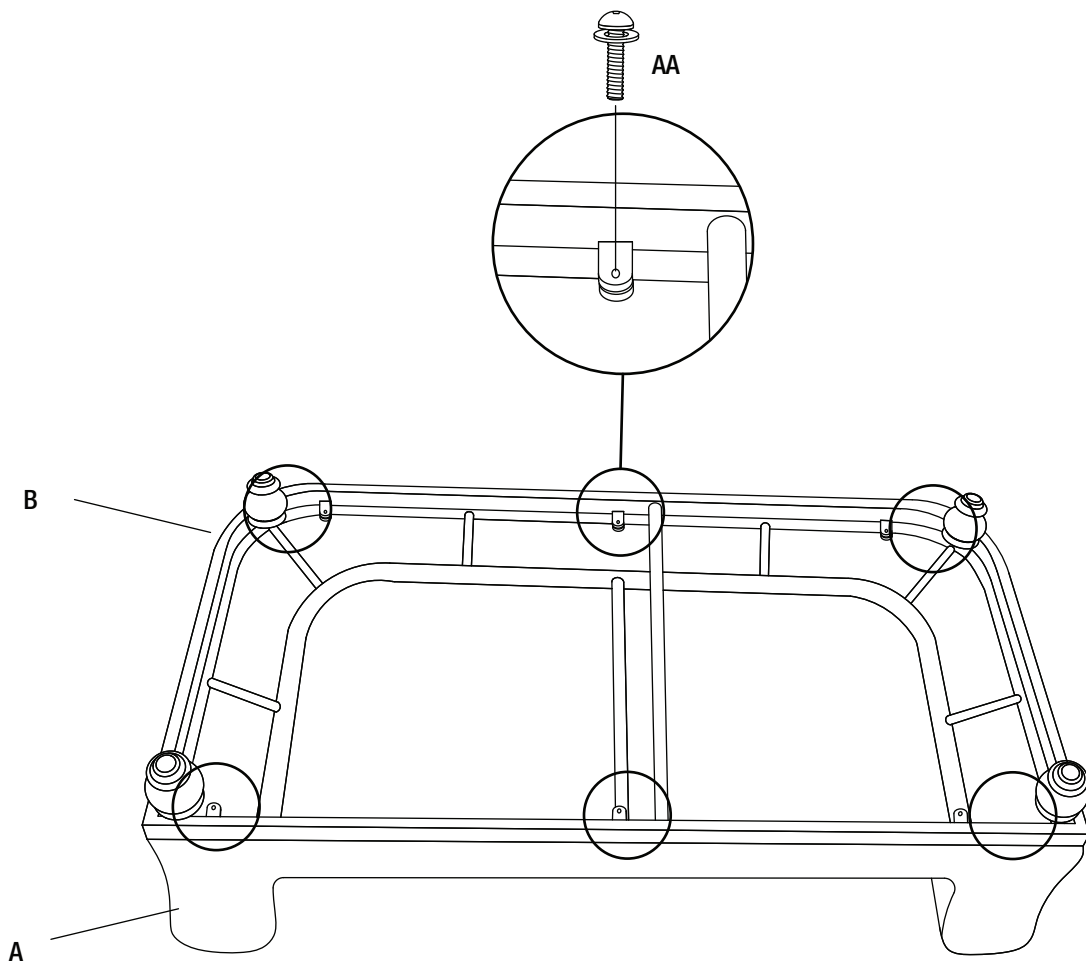

Assembly

1 CONNECTING THE BASE TO THE SEAT

- Attach the base (B) to the seat (A) using M6x25 combination bolts (AA).
- Once all of the bolts are in place, fully tighten all the bolts using the hex wrench (BB).