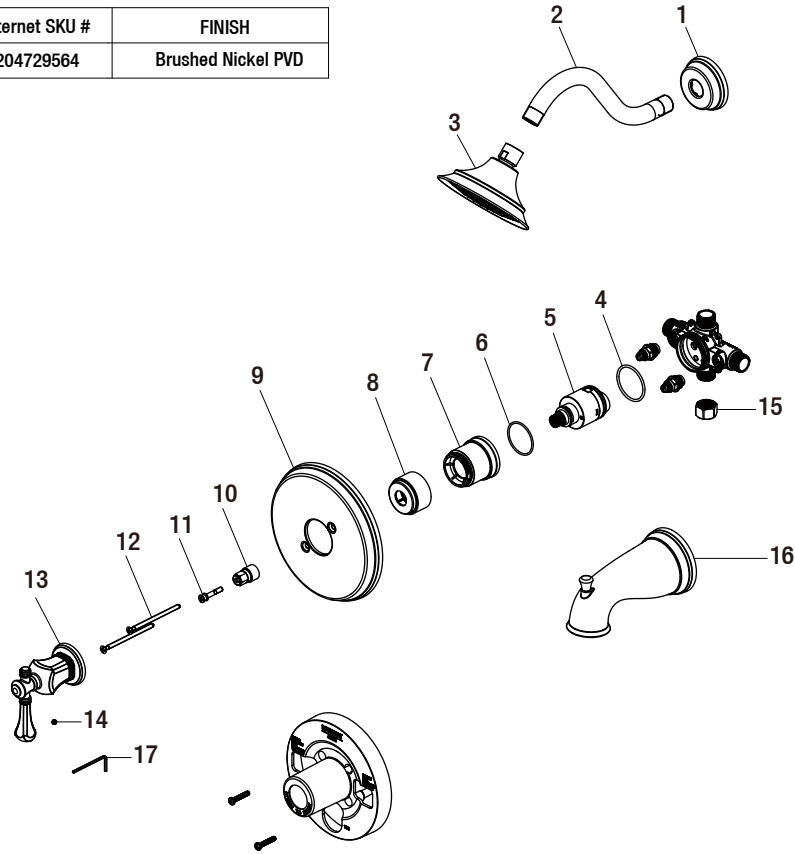

## Replacement Parts List

Verdanza WaterSense Single-Handle 1-Spray Tub and Shower  
Faucet in Brushed Nickel

MODEL	Internet SKU #	FINISH
873W-5004	204729564	Brushed Nickel PVD

Many replacement parts can be purchased online or at your local store. Please use the table below to identify the part SKU number needed, go to [HOMEDEPOT.COM](http://HOMEDEPOT.COM), and check for online and store availability. If you can't find the part you are looking for, please call 1-877-580-5682.

Part	Description	Part #	Internet SKU #	Store SKU #
1	Shower flange	RP3801704		
2	Showe arm	RP3801604		
3	Shower head	RP3816804		
4	O-ring	RP60101		
5	Cartridge	RP20006	202666286	270530
6	O-ring	RP60091		
7	Bonnet	RP70437		
8	Sleeve	RP8029704		
9	Escutcheon	RP8004704		

Part	Description	Part #	Internet SKU #	Store SKU #
10	Inverter	RP64043		
11	Screw	RP50020		
12	Escutcheon screw	RP5006604		
13	Handle	RP1702904		
14	Set screw	RP50002		
15	Plug	RP70365		
16	Spout	RP3301504		
17	Hex wrench	RP70221		