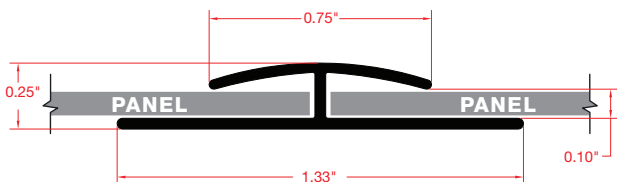

Standard Profile Edge J-Trim

Large Profile Edge J-Trim

accommodates panels up to ≈0.25"

Standard Profile Inside Corner Trim

Large Profile Inside Corner Trim

accommodates panels up to ≈0.25"

Standard Profile Outside Corner Trim

Large Profile Outside Corner Trim

accommodates panels up to ≈0.25"

Standard Profile Divider Trim

Large Profile Divider Trim

accommodates panels up to ≈0.25"