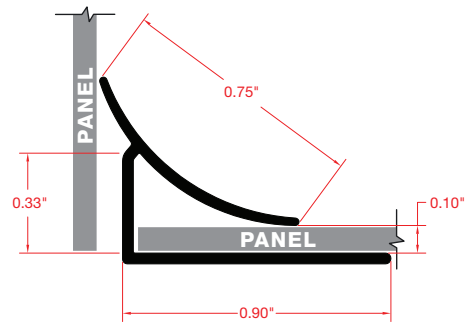

Standard Profile Edge J-Trim

Large Profile Edge J-Trim

accommodates panels up to ≈0.25"

Standard Profile Inside Corner Trim

Large Profile Inside Corner Trim

accommodates panels up to ≈0.25"

Standard Profile Outside Corner Trim

Large Profile Outside Corner Trim

accommodates panels up to ≈0.25"

Standard Profile Divider Trim

Large Profile Divider Trim

accommodates panels up to ≈0.25"