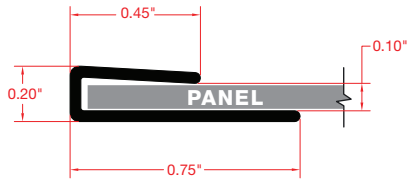

Standard Profile Edge J-Trim

Large Profile Edge J-Trim

accommodates panels up to ≈0.25"

Standard Profile Inside Corner Trim

Large Profile Inside Corner Trim

accommodates panels up to ≈0.25"

Standard Profile Outside Corner Trim

Large Profile Outside Corner Trim

accommodates panels up to ≈0.25"

Standard Profile Divider Trim

Large Profile Divider Trim

accommodates panels up to ≈0.25"