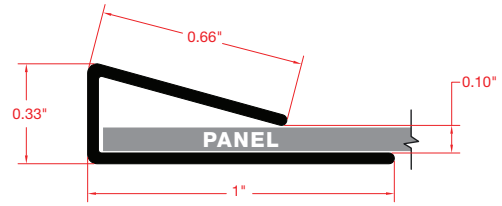

Standard Profile Edge J-Trim

Large Profile Edge J-Trim

accommodates panels up to ≈0.25"

Standard Profile Inside Corner Trim

Large Profile Inside Corner Trim

accommodates panels up to ≈0.25"

Standard Profile Outside Corner Trim

Large Profile Outside Corner Trim

accommodates panels up to ≈0.25"

Standard Profile Divider Trim

Large Profile Divider Trim

accommodates panels up to ≈0.25"