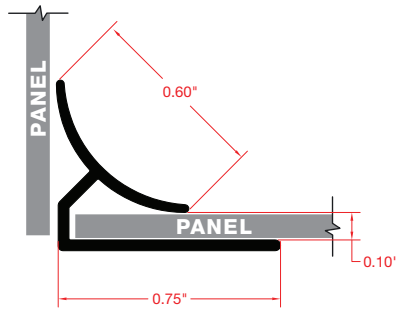

Standard Profile Edge J-Trim

Large Profile Edge J-Trim

accommodates panels up to ≈0.25"

Standard Profile Inside Corner Trim

Large Profile Inside Corner Trim

accommodates panels up to ≈0.25"

Standard Profile Outside Corner Trim

Large Profile Outside Corner Trim

accommodates panels up to ≈0.25"

Standard Profile Divider Trim

Large Profile Divider Trim

accommodates panels up to ≈0.25"