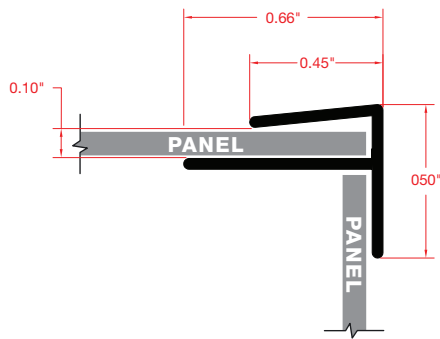

Standard Profile Edge J-Trim

Large Profile Edge J-Trim

accommodates panels up to ≈0.25"

Standard Profile Inside Corner Trim

Large Profile Inside Corner Trim

accommodates panels up to ≈0.25"

Standard Profile Outside Corner Trim

Large Profile Outside Corner Trim

accommodates panels up to ≈0.25"

Standard Profile Divider Trim

Large Profile Divider Trim

accommodates panels up to ≈0.25"