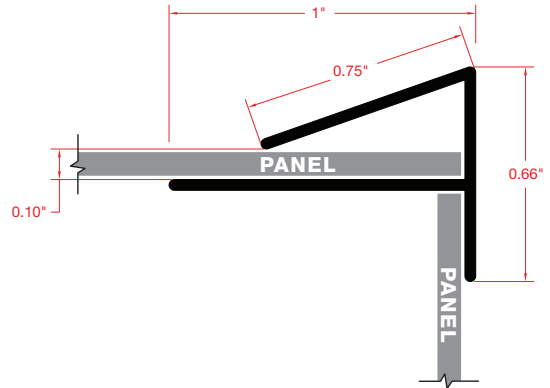

Standard Profile Edge J-Trim

Large Profile Edge J-Trim

accommodates panels up to ≈0.25"

Standard Profile Inside Corner Trim

Large Profile Inside Corner Trim

accommodates panels up to ≈0.25"

Standard Profile Outside Corner Trim

Large Profile Outside Corner Trim

accommodates panels up to ≈0.25"

Standard Profile Divider Trim

Large Profile Divider Trim

accommodates panels up to ≈0.25"