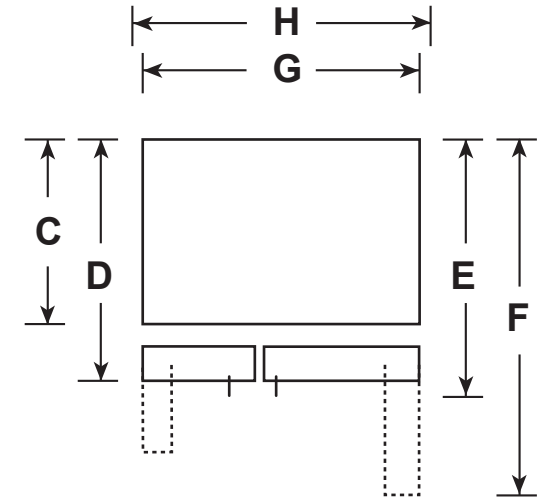

GZS22IEN/IMN/IYN

GE® 21.8 Cu. Ft. Counter-Depth Side-By-Side Refrigerator

DIMENSIONS AND INSTALLATION INFORMATION (IN INCHES)

OVERALL DIMENSIONS	Height to top of hinge (in.) A	69-1/2
	Height to top of case (in.) B	69
	Case depth without door (in.) C	24-1/4
	Case depth less door handle (in.) D	28-3/4
	Case depth with door handle (in.) E	30-3/4
	Depth with fresh food door open 90° (in.) F	46-1/2
	Width (in.) G	35-3/4
	Width with door open 90° with door handle (in.) H	42-1/4
AIR CLEARANCES	Each side (in.)	1/8
	Top (in.)	1
	Back (in.)	2

†Water hook-up fits in back air clearance when calculating installation depth.

If installed against a wall, allow clearance of 10-3/4" on freezer side to remove bin.

Clearance required to remove fresh food full-size pan without disassembling is 15".

Allow additional space for any necessary leveling adjustments.

For answers to your GE Profile™ Series or GE Appliances product questions, visit our website at geappliances.com or call GE Answer Center® Service, 800.626.2000.

TOTAL VOLUME AND SHELF AREA ARE CALCULATED BY THE ASSOCIATION OF HOME APPLIANCE MANUFACTURERS' STANDARDS.

GZS22IEN/IMN/IYN

GE® 21.8 Cu. Ft. Counter-Depth Side-By-Side Refrigerator

FEATURES AND BENEFITS

Showcase LED lighting – Easily find even the smallest food items thanks to the flush showcase LED lights that illuminate every corner of the refrigerator and freezer