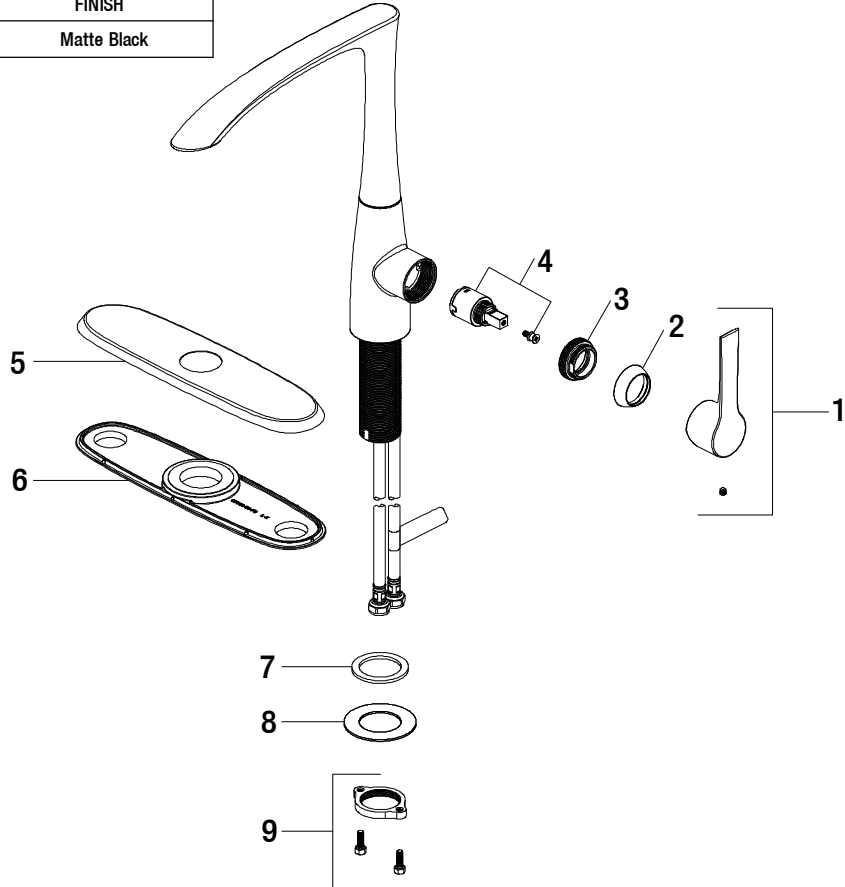

# Replacement Parts List

Menlo Contemporary Single-Handle High-Arc Standard Kitchen Faucet  
in Matte Black

MODEL	SKU #	FINISH
HD67644-0110H	306838829	Matte Black

Many replacement parts can be purchased online or at your local store. Please use the table below to identify the part SKU number needed, go to [HOMEDEPOT.COM](http://HOMEDEPOT.COM), and check for online and store availability. If you can't find the part you are looking for, please call 1-855-HD-GLACIER.

Part	Description	Part #	Internet SKU #	Store SKU #
1	Handle assembly	RP1366910H		
2	Cap	RP8018410H		
3	Bonnet nut	RP70662		
4	Cartridge & Screw	RP20052		
5	Escutcheon	RP8055610H		

Part	Description	Part #	Internet SKU #	Store SKU #
6	Gasket	RP80604		
7	Rubber washer	RP64023		
8	Metal washer	RP64146		
9	Nut & Screw	RP56123		