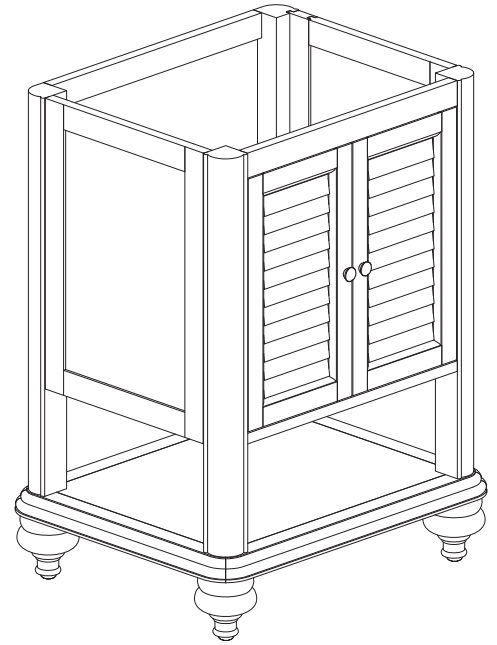

*Avanity*

TROPICA-V24-AB/TROPICA-V24-AW

**Features**

- Solid poplar frame and cherry veneer MDF
- Distressed wood finish
- 2 soft-close doors
- Open shelf
- Brushed nickel finished hardware
- Adjustable height levelers
- Under counter application

**Colors / Finishes**

- Antique Brown
- Antique White

**Nominal Dimension**

- 24W x 21D x 34H (inches)

**Components**

Mirror	TROPICA-M24-AB	TROPICA-M24-AW	
Vanity Top	SUT25BK	SUT25CW	SUT25GB
Sink	CUM18WT	CUM18LN	

## Nominal Dimension

- 25W x 22D x 1H inches
- 635 x 560 x 25 mm

- WT - White
- LN - Linen

**Nominal Dimension**

- 18.1W x 15D x 7.9H inches
- 458 x 380 x 200 mm

**Components**

<b>Drain</b>	VC-DRAIN-CP	VC-DRAIN-BN					
<b>Vanity Top</b>	SUT25BK	SUT25CW	SUT25GB	SUT31BK	SUT31CW	SUT31GB	SUT37BK
	SUT37GB	SUT49BK	SUT49CW	SUT49GB	SUT37CW	SUT61BK	SUT61CW
	SUT61GB	SUT73BK	SUT73CW	SUT73GB			