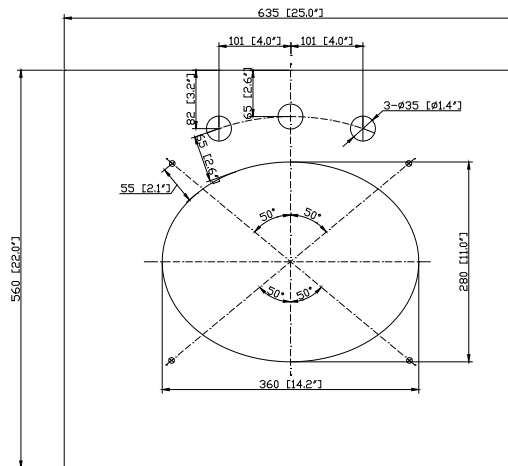

Product Diagrams

Top

Side