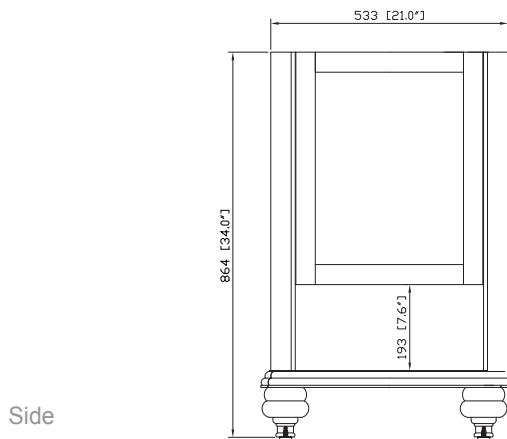

Avanity

TROPICA-V24-AB/TROPICA-V24-AW

Features

- Solid poplar frame and cherry veneer MDF
- Distressed wood finish
- 2 soft-close doors
- Open shelf
- Brushed nickel finished hardware
- Adjustable height levelers
- Under counter application

Colors / Finishes

- Antique Brown
- Antique White

Nominal Dimension

- 24W x 21D x 34H (inches)

Components

Mirror	TROPICA-M24-AB	TROPICA-M24-AW	
Vanity Top	SUT25BK	SUT25CW	SUT25GB
Sink	CUM18WT	CUM18LN	

Product Diagrams

Front

Side