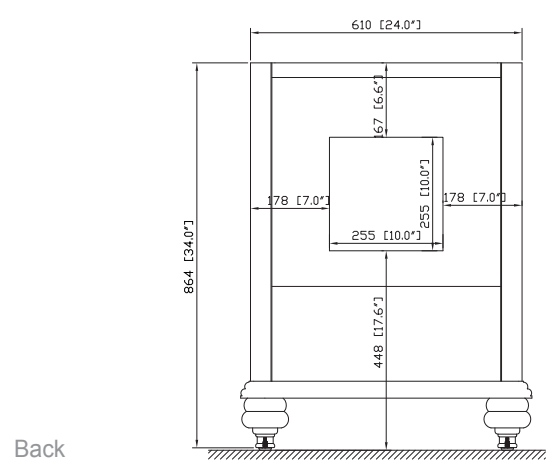

Avanity

TROPICA-V24-AB/TROPICA-V24-AW

Features

- Solid poplar frame and cherry veneer MDF
- Distressed wood finish
- 2 soft-close doors
- Open shelf
- Brushed nickel finished hardware
- Adjustable height levelers
- Under counter application

Colors / Finishes

- Antique Brown
- Antique White

Nominal Dimension

- 24W x 21D x 34H (inches)

Components

Mirror	TROPICA-M24-AB	TROPICA-M24-AW	
Vanity Top	SUT25BK	SUT25CW	SUT25GB
Sink	CUM18WT	CUM18LN	

Product Diagrams

Back